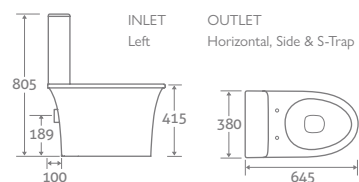

FEATURES

Rimless Design
Finished With An
Anti Bacterial Glaze

**25 YEAR
GUARANTEE**

Palermo Tile 82429

FEATURES

Rimless Design

**25 YEAR
GUARANTEE**

NEO RIMLESS

TOILET

H 805 x W 380 x D 645

- Includes soft closing seat with quick release hinges for easy cleaning
- Eco flush 4.5/3l

95191 **£590**

BACK TO WALL TOILET

H 405 x W 380 x D 530

- Includes soft closing seat with quick release hinges for easy cleaning
- Requires a cistern page 174

95190 **£409**

ZODIAC RIMLESS

TOILET

H 865 x W 360 x D 650

- Includes soft closing seat with quick release hinges for easy cleaning
- Eco flush 4.5/3l

69452 **£636**

BACK TO WALL TOILET

H 410 x W 355 x D 570

- Includes soft closing seat with quick release hinges for easy cleaning
- Requires a cistern page 174

69360 **£463**