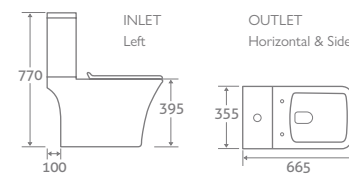

TOILET

1. H 770 x W 355 x D 665
2. Includes soft closing seat with quick release hinges for easy cleaning
   - Eco flush 4.5/3l

82403 **£478**