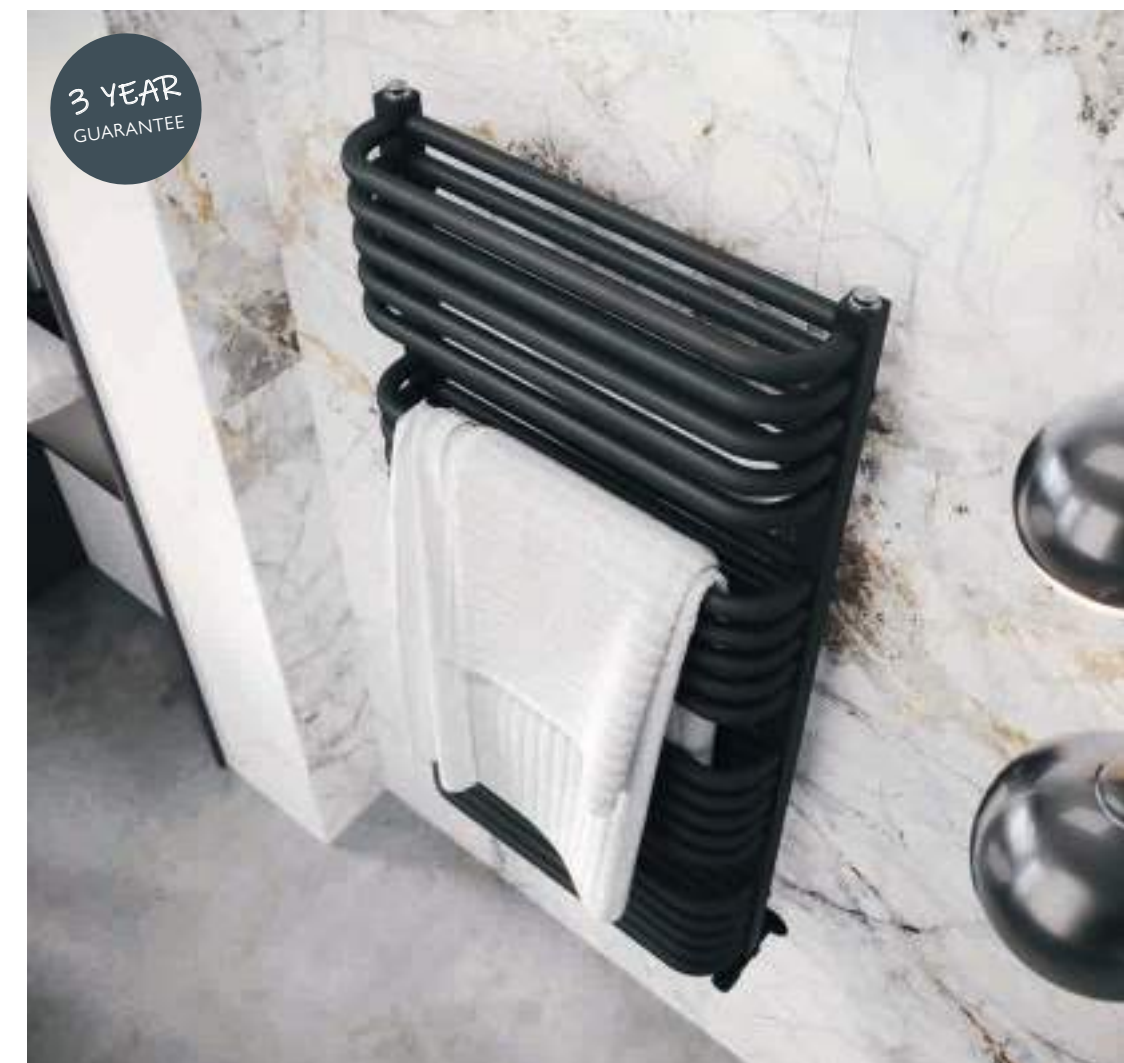

HATI

HEATED TOWEL RAILS

Pipe Centres 470mm

	Matt Black	BTU	
H 736 x W 500	138784	2102	£215
H 1000 x W 500	138785	2729	£245
H 1269 x W 500	138786	3412	£265