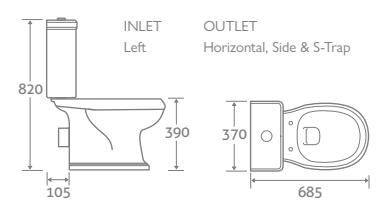

25 YEAR GUARANTEE

Labrynth Tile 77829

FEATURES

Toilet Is Finished With An Anti Bacterial Glaze

25 YEAR GUARANTEE

AINSLEY

TOILET
H 820 x W 370 x D 685
– Excludes seat
– Dual flush 6/31

92805 **£823**