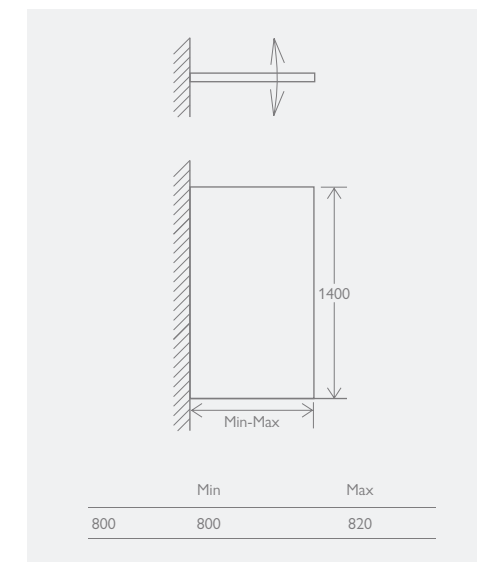

- Aluminium profile
- Universally handed

SINGLE

Chrome	12551	£271
Black (opposite)	138914	£298

SINGLE CURVED

800	12552	£271
-----	-------	------

DOUBLE

Without Towel Rail	12550	£330
With Towel Rail	12553	£355