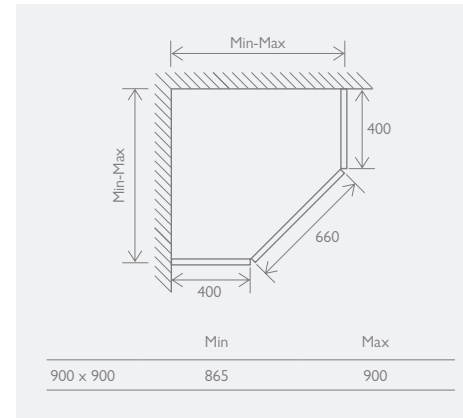

FEATURES

- Easy Clean, 8mm Toughened Glass
- Solid Brass Hinges, Aluminium Profile
- Universally Handed

10 YEAR GUARANTEE

PENTA

PIVOT DOOR

900 x 900	17976	£886
-----------	-------	-------------

PENTA SHOWER TRAY