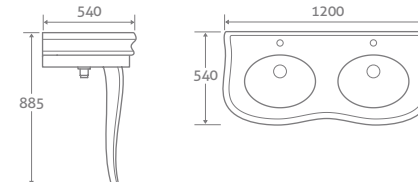

DOUBLE CONSOLE BASIN

– Comes with 2 tap holes and 4 pre-punched holes for the option of 2 x 3 tap holes

	Gloss White Stand	Gloss Black Stand	
H 885 x W 1200 x D 540	92809	92810	£2537