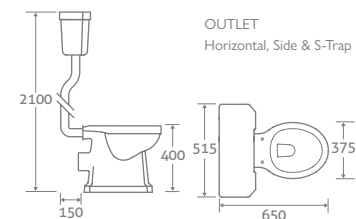

LOW LEVEL TOILET

H 950 x W 480 x D 650
– Includes lever and pipe pack
– Excludes seat
– Dual flush 6/4l

82400 **£491**