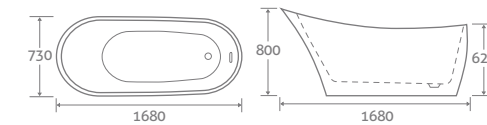

FLOOR STANDING BATH SHOWER MIXERS
Pages 91-127