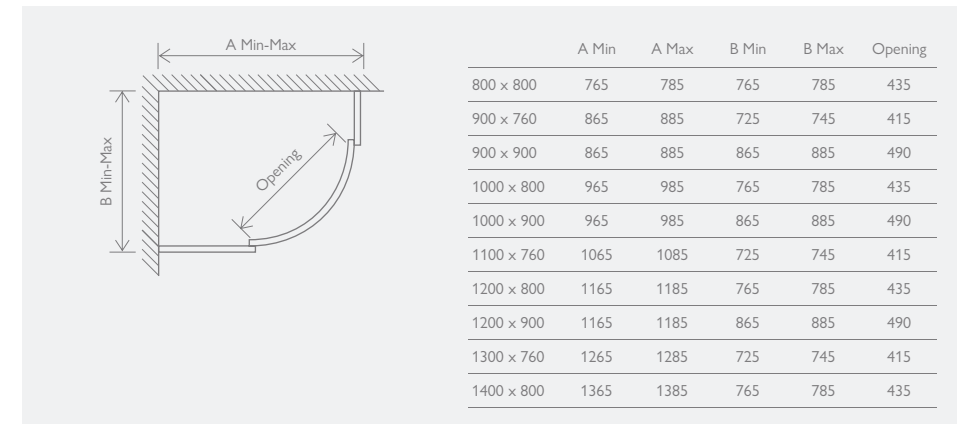

FLORENCE

SINGLE SLIDING DOOR QUADRANT

	Chrome	Black	Brushed Gold	Gun Metal
800 x 800	69214 £704	138834 -	-	£775
900 x 760	69216 £704	138836 -	-	£775
900 x 900	69215 £704	138835	138810	138811 £775
1000 x 800	69217 £726	151261 -	-	£798
1000 x 900	82382 £738	151267	151255	151256 £812
1100 x 760	69218 £756	151262 -	-	£829
1200 x 800	69219 £785	151263	151257	151258 £864
1200 x 900	69220 £814	151264	151259	151260 £896
1300 x 760	69221 £782	151265 -	-	£860
1400 x 800	69222 £810	151266 -	-	£892