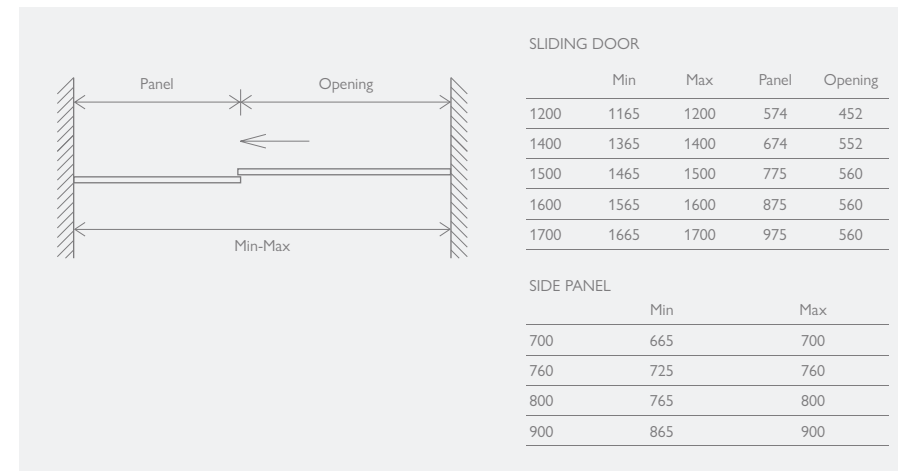

ROUE

SLIDING DOOR

	Chrome		Black		Gun Metal
1200	111747	£976	82384	151270	£1028
1400	111748	£1028	82385	151271	£1078
1500	151273	£1040	151272	151274	£1144
1600	151276	£1120	151275	151277	£1190
1700	151279	£1150	151278	151280	£1252

SIDE PANEL

	Chrome		Black		Gun Metal
700	138899	£312	138898	138900	£343
760	138902	£325	138901	138903	£372
800	111359	£351	82117	138904	£395
900	111360	£364	82118	138905	£410