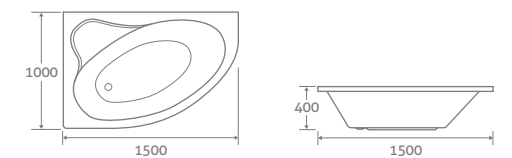

– Includes matching acrylic front panel, panel height 510
 – Available left & right hand, left hand shown

super-strong ACRYLIC

		Left Hand	Right Hand	
1500 x 1000	230ltr	139235	139236	£3400

REVIVE WHIRLPOOL & AIR SPA