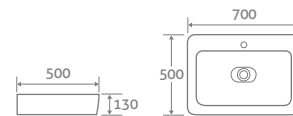

Matt Black

138220