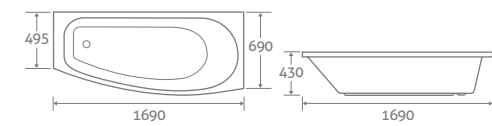

PETITE Space Saver Bath

1690 x 690/495

– Available left & right hand, right hand shown

super-strong ACRYLIC

	Left Hand	Right Hand	
222ltr	59598	59597	£768

Standard ACRYLIC

	Left Hand	Right Hand	
222ltr	92423	92424	£571

Add a Revive whirlpool system from **£683**, see page 205

BATH PANELS - Only for Petite Bath

Front	Height 515	59599	£170
End	Height 515	59600	£87

BATH SCREEN - Only for Petite Bath

H 1400 x W 800

– To mount the screen on the baths narrow end, please select the opposite hand to the bath

	Left Hand	Right Hand	
	59609	59610	£293