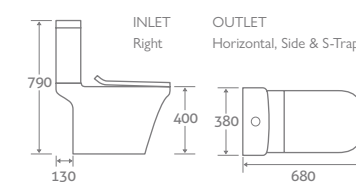

FOUNDRY

TOILET

H 790 x W 380 x D 680

- Includes soft closing seat with quick release hinges for easy cleaning
- Eco flush 4.5/3l

22435	£542
-------	-------------

ROUND BASIN & PEDESTAL

H 850 x W 595 x D 470