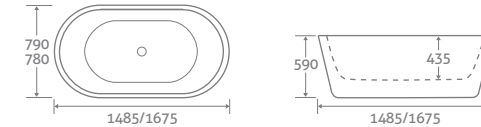

1485 x 790   21731   **£1528**

1675 x 780   21732   **£1608**