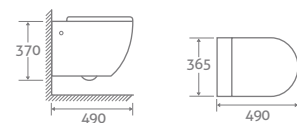

BASIN & PEDESTAL

1. H 830 x W 550 x D 420
2. 1 tap hole

22433 **£257**