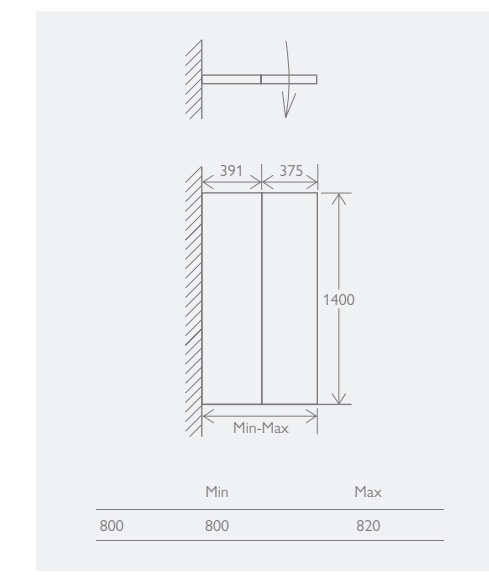

FEATURES
Easy Clean
8mm Toughened Glass
Solid Brass Hinges
Aluminium Profile

**10 YEAR
GUARANTEE**

Glacier Noir Tile 83880

GENOA

1400
6mm

FRAMELESS BATH SCREEN

- Aluminium profile
- Zinc alloy & brass hinges
- Universally handed

**10 YEAR
GUARANTEE**

600	12536	£253

800	12537	£433

1200	12538	£590

LAVA

1600
8mm

BATH SCREEN

- Universally handed

Without Towel Rail	92507	£423
With Towel Rail	92508	£469