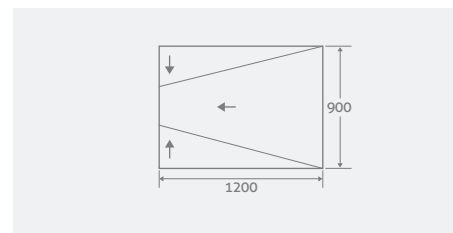

Three Falls			
1200 x 900 x 30 - 8	129003	£269