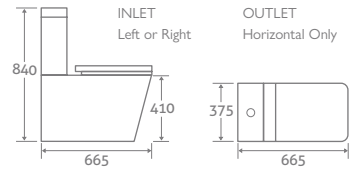

WALL HUNG TOILET

H 350 x W 360 x D 570

- Includes soft closing seat with quick release hinges for easy cleaning
- Requires a mounting frame with cistern page 173

12713 **£391**