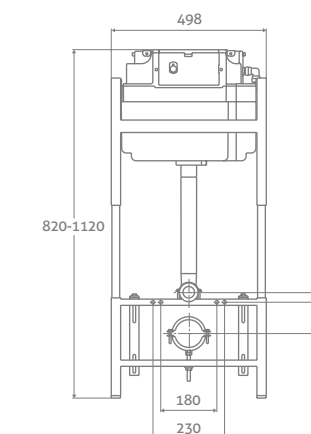

DIGITAL FRAME & CISTERN

H 820-1120 x W 498 x D 150-370

- Digital dual flush buttons 6/4l
- Adjustable height
- 6v mains power (batteries not required)
- Pneumatic flush
- Top & front access
- Quick release locks for easy access

WRAS APPROVED MATERIAL

3 YEAR GUARANTEE

PRIOR TO INSTALLATION IT IS RECOMMENDED TO PRE-FIT PAN TO FRAME TO ENSURE FIXING CENTRES ARE COMPATIBLE.

80604 **£1656**