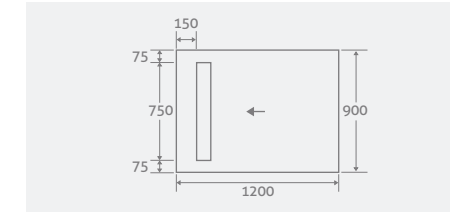

Single Fall
1200 x 900 x 40/25 37851 **£956**