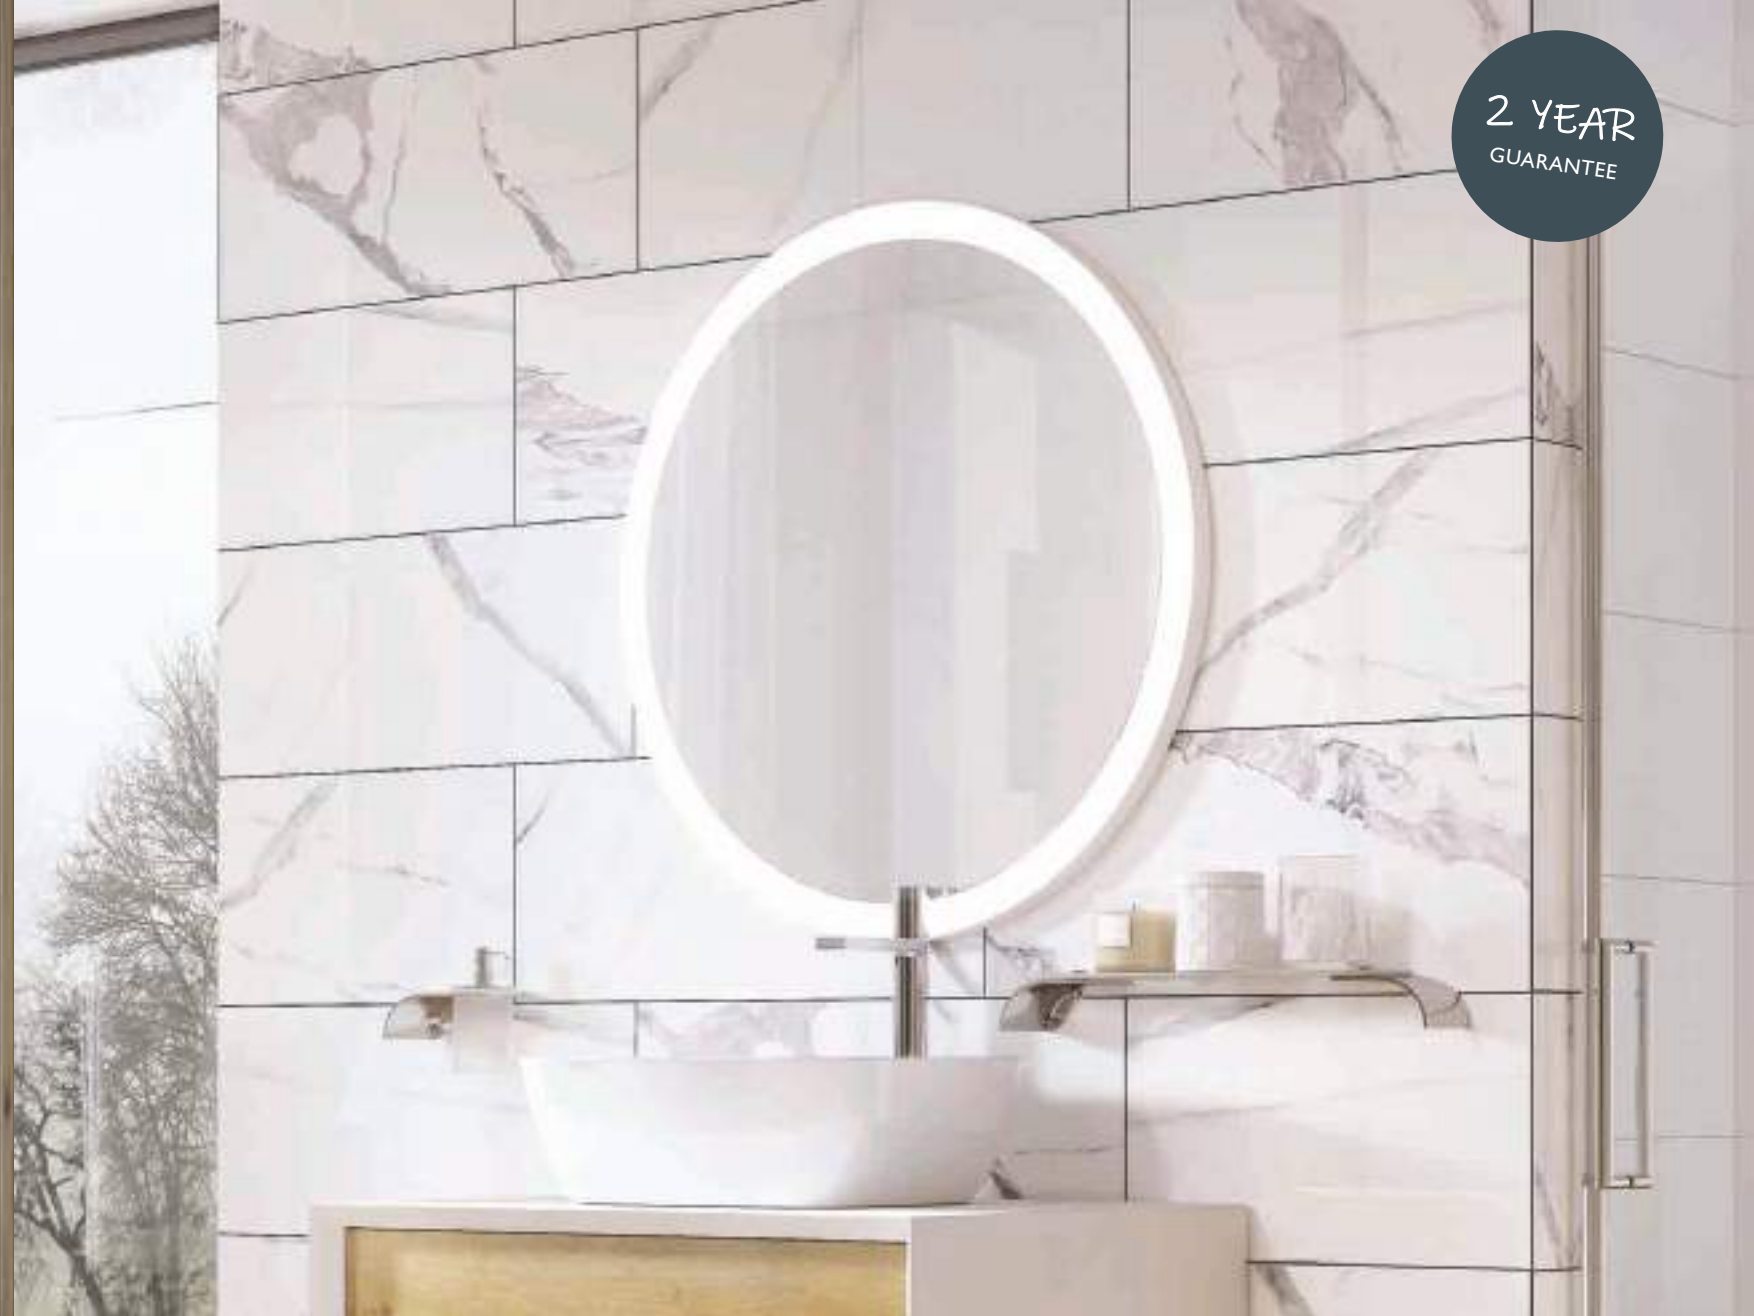

2 YEAR
GUARANTEE