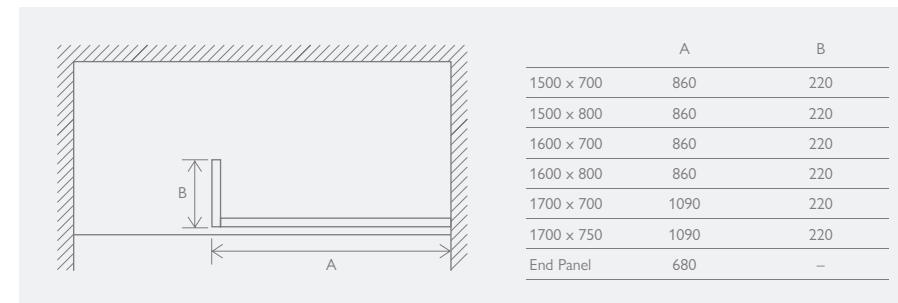

RIO

2040 8mm

WALK IN ENCLOSURE

Includes: Fixed Screen, Fixed Return Panel, Support Bar & 40mm Low Profile Shower Tray

Tray Size	Chrome		Black	
1500 x 700	15449	£1121	82388	£1142
1500 x 800	15450	£1133	82389	£1154
1600 x 700	15451	£1151	83928	£1172
1600 x 800	15452	£1151	83929	£1172
1700 x 700	15453	£1239	82390	£1261
1700 x 750	15454	£1239	82391	£1261
End Panel	12609	£325	82110	£342