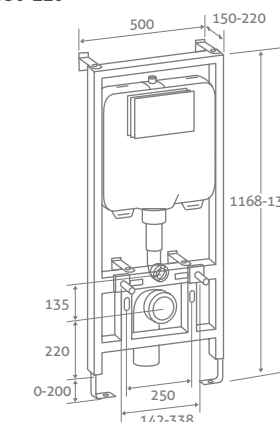

1200 FRAME & CISTERN

H 1168-1368 x W 500 x D 150-220

- Excludes Flush Plate
- Dual flush 6/3l
- Adjustable height
- Top & front access