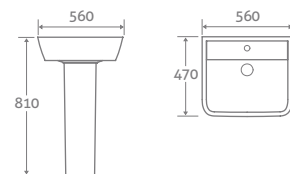

BASIN & PEDESTAL

H 810 x W 560 x D 470

- 1 tap hole

17034	£293