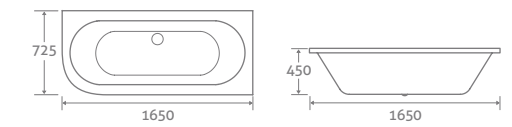

- Includes matching acrylic front panel, panel height 555
- Available left & right hand, right hand shown

super-strong ACRYLIC				
		Left Hand	Right Hand	
1650 x 725	201ltr	21709	21710	£866

Add a Revive whirlpool system from **£683**, see page 205

OTHELLO