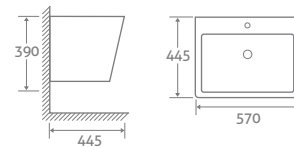

FEATURES

Toilet Is Finished With An Anti Bacterial Glaze

25 YEAR GUARANTEE

Moonlight Arkan Tile 21602

Moonlight Tile 21605

Milano Bath 21736