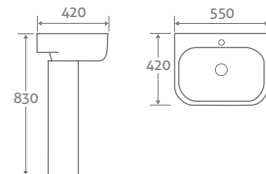

12713 **£391**

BASIN & PEDESTAL

H 830 x W 550 x D 420

- 1 tap hole

22433 **£257**

BACK TO WALL TOILET

H 410 x W 360 x D 570

- Includes soft closing seat with quick release hinges for easy cleaning
- Requires a cistern page 174