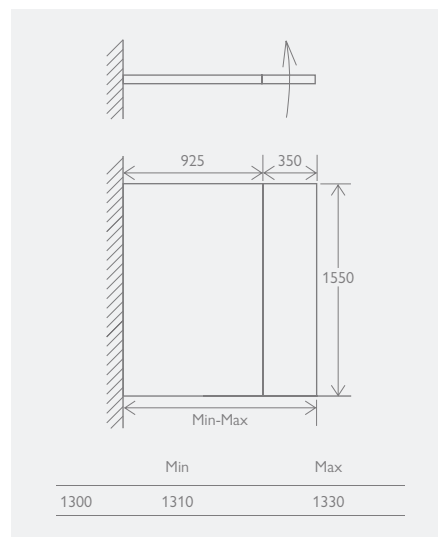

**10 YEAR
GUARANTEE**

ROMA

**BATH SCREEN
With Hinged Panel**

Includes 1200mm support bar which can be cut down for use with narrower baths
– Universally handed

Chrome	14447	£587
Black	138913	£625

SARDINIA

BATH SCREEN