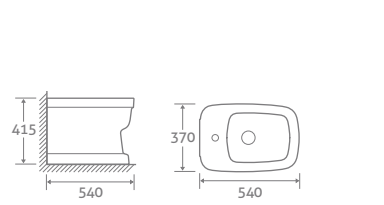

BIDET
H 415 x W 370 x D 540
– Comes with 1 tap hole and 2 pre-punched holes for the option of 3 tap holes

84941 **£373**