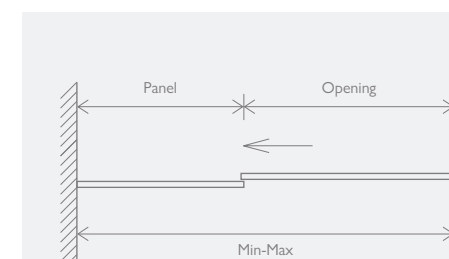

SIDE PANEL

800	18003	£431
900	18004	£448

SLIDING DOOR

	Min	Max	Panel	Opening
1200	1165	1200	555	455
1400	1365	1400	655	555

SIDE PANEL

	Min	Max
800	742	765
900	842	865