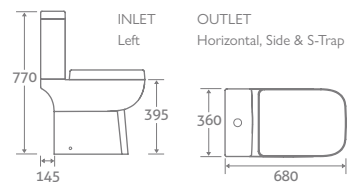

25 YEAR GUARANTEE

TOKYO

TOILET

H 770 x W 360 x D 680

- Includes soft closing seat. Wrap over seat has quick release hinges for easy cleaning
- Eco flush 4.5/3l

With Wrap Over Seat	17035	£421
With Slim Seat	80669	£441