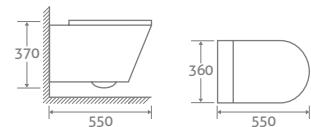

15410 **£554**

WALL HUNG TOILET

H 370 x W 360 x D 550

- Includes soft closing seat with quick release hinges for easy cleaning
- Requires a mounting frame with cistern page 173

21554 **£391**

BACK TO WALL TOILET