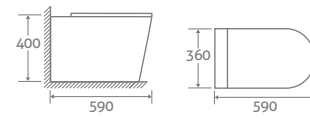

BASIN & PEDESTAL

H 830 x W 550 x D 420

- 1 tap hole

22433 **£257**