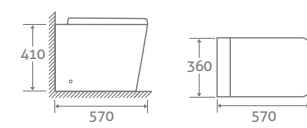

WALL HUNG BASIN

H 390 x W 570 x D 445

- 1 tap hole

12714 **£342**