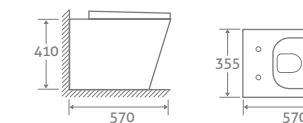

FEATURES

Rimless Design
Finished With An
Anti Bacterial Glaze

**25 YEAR
GUARANTEE**

Palermo Tile 82429

FEATURES

Rimless Design

**25 YEAR
GUARANTEE**

NEO RIMLESS

TOILET

H 805 x W 380 x D 645

- Includes soft closing seat with quick release hinges for easy cleaning
- Eco flush 4.5/3l

95191 **£590**

BACK TO WALL TOILET

H 405 x W 380 x D 530

- Includes soft closing seat with quick release hinges for easy cleaning
- Requires a cistern page 174

95190 **£409**

ZODIAC RIMLESS

TOILET

H 865 x W 360 x D 650

- Includes soft closing seat with quick release hinges for easy cleaning
- Eco flush 4.5/3l

69452 **£636**

BACK TO WALL TOILET

H 410 x W 355 x D 570

- Includes soft closing seat with quick release hinges for easy cleaning
- Requires a cistern page 174

69360 **£463**