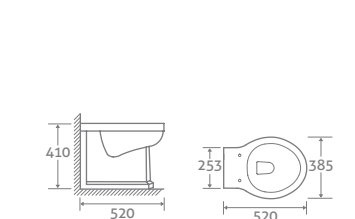

UNIVERSAL TOILET SEATS

Page 175