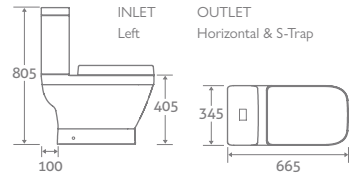

TOILET

H 805 x W 345 x D 665

- Includes soft closing seat. Wrap over seat has quick release hinges for easy cleaning
- Eco flush 4.5/3l

With Slim Seat	80667	£557
With Wrap Over Seat	15385	£537