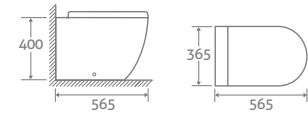

SHORT PROJECTION WALL HUNG TOILET

1. H 370 x W 365 x D 490
2. Includes soft closing seat with quick release hinges for easy cleaning
   - Requires a mounting frame with cistern page 173

138201 **£359**