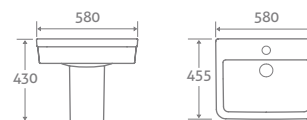

With Slim Seat	80668	£411
With Wrap Over Seat	15386	£391

BASIN & SEMI PEDESTAL

H 430 x W 580 x D 455

- 1 tap hole

15810	£327
-------	-------------

Izumi Bath 14950

Vicks LED Mirror 18005

Porto Towel Rail 15470