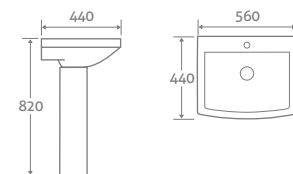

H 820 x W 560 x D 440

- 1 tap hole

131111

£199

HARLEM

RIMLESS TOILET

H 885 x W 350 x D 635

- Fully concealed pipes
- Includes soft closing seat with quick release hinges for easy cleaning
- Eco flush 4.5/3l