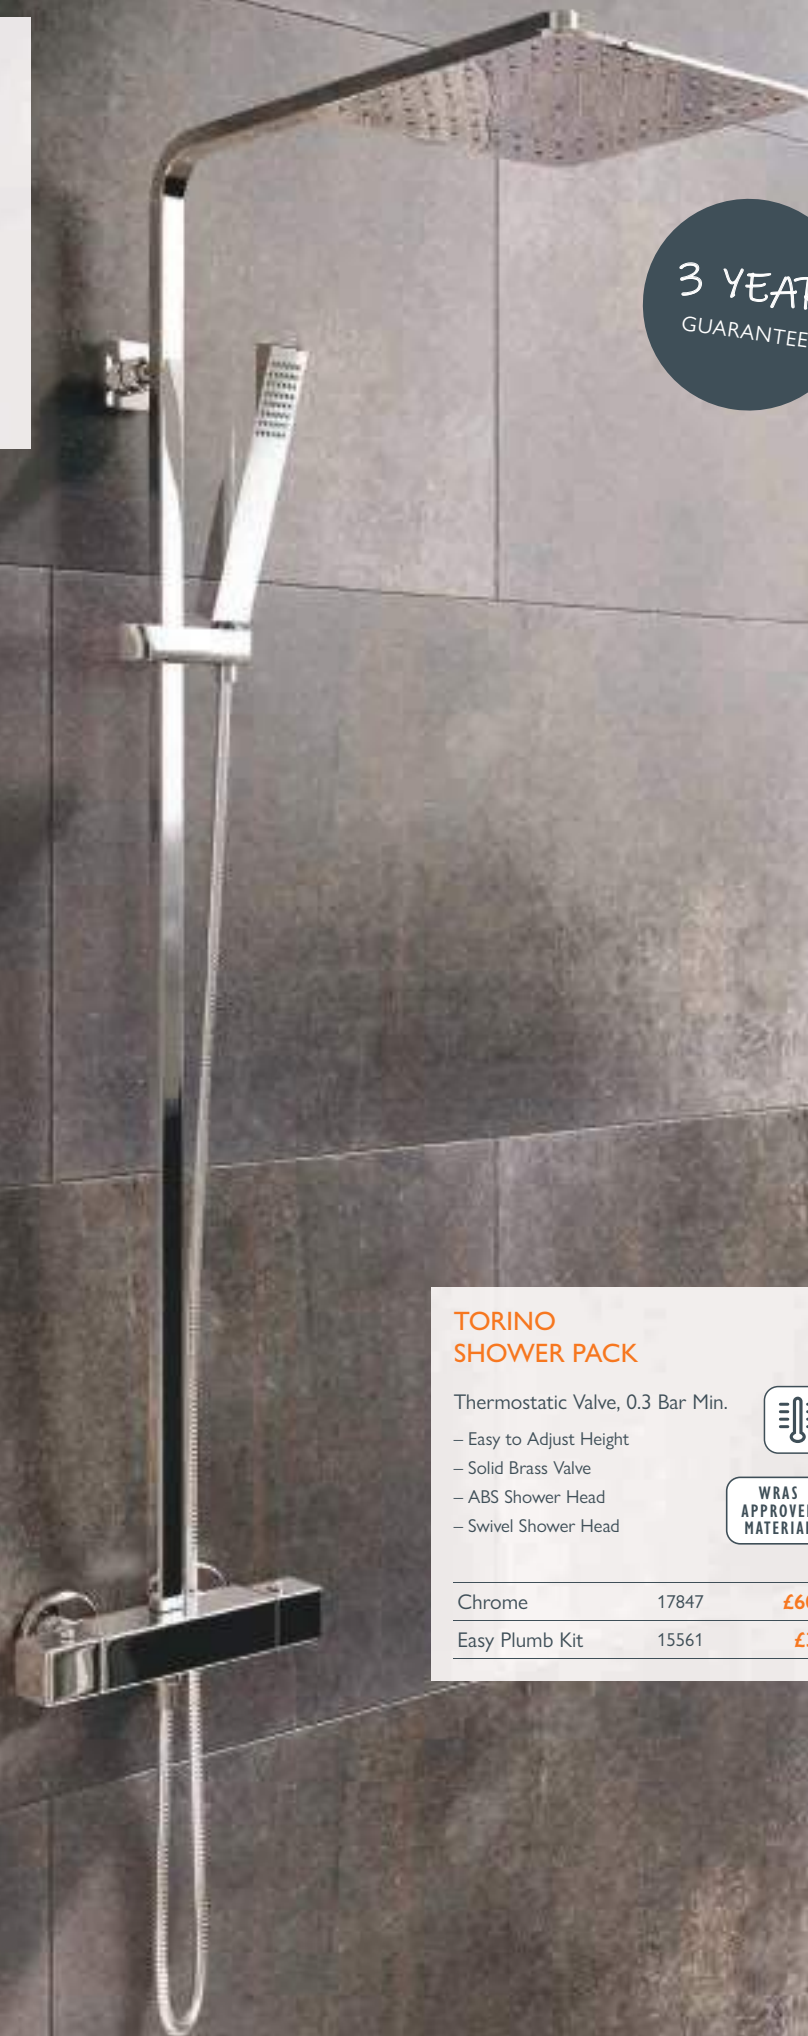

Thermostatic Valve, 0.3 Bar Min.
– Solid Brass Valve & Body
– Brass Shower Head

Chrome 69268 £640

3 YEAR
GUARANTEE

All prices include VAT.

BRASSWARE

67

DESIGNER TELESCOPIC SHOWER PACKS

All these shower packs offer easy telescopic height adjustment, the shower heads are attached by a ball joint, so it's easy to point them in the desired direction