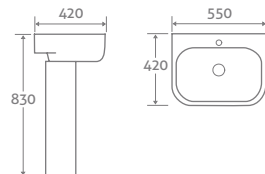

H 400 x W 360 x D 590

- Includes soft closing seat with quick release hinges for easy cleaning
- Requires a cistern page 174

21552 **£391**

BASIN & PEDESTAL

H 830 x W 550 x D 420

- 1 tap hole

22433 **£257**