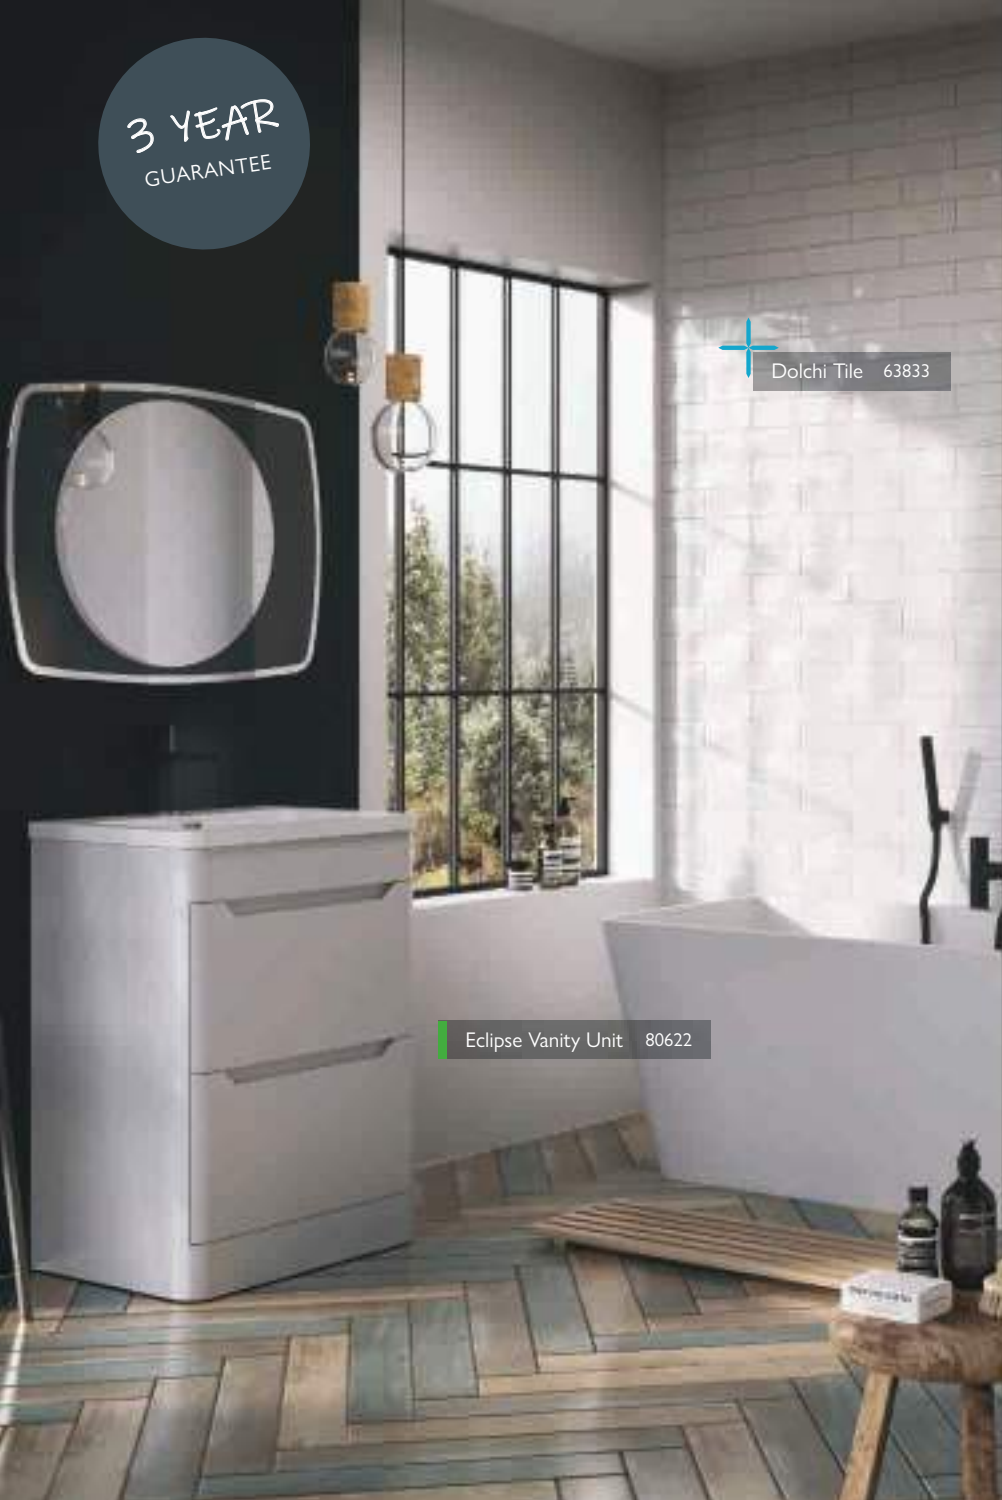

Eclipse Vanity Unit 80622

3 YEAR
GUARANTEE

Dolchi Tile 63833