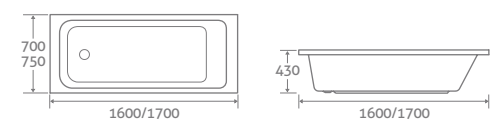

APOLLO

super-strong ACRYLIC

1600 x 700	198ltr	59587	£613
1700 x 700	213ltr	59588	£613
1700 x 750	240ltr	69657	£655
1800 x 800	262ltr	151391	£725

Add a Revive whirlpool system from **£683**, see page 205