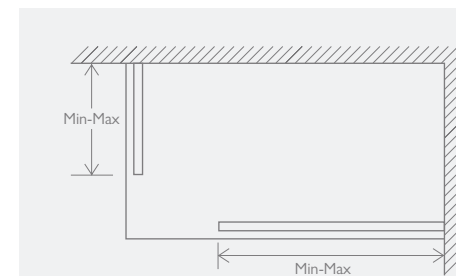

OSTEND

FIXED SHOWER SCREEN

Use as a Shower Screen or End Panel.
Ideal for use in Wetrooms - see pages 50-55

CLEAR GLASS

Without Support Bar

	Chrome	Black
480	24181 £351	138868 £362
580	24182 £388	138870 £398
680	12587 £426	82096 £444

Including 800mm Support Bar

	Chrome	Black
780	24183 £462	138872 £482
880	12588 £499	82099 £515
980	12589 £539	82102 £548
1080	24184 £574	138874 £585
1180	12586 £611	82105 £612

FROSTED GLASS

Without Support Bar

	Chrome	Black
480	-	138869 £398
580	-	138871 £435
680	82097 £486	82098 £525

Including 800mm Support Bar

	Chrome	Black
780	-	138873 £515
880	82100 £526	82101 £541
980	82103 £584	82104 £595
1080	-	138875 £615
1180	82106 £629	82107 £642

	Min	Max
480	460	480
580	560	580
680	660	680
780	760	780
880	860	880
980	960	980
1080	1060	1080
1180	1160	1180

SUPPORT BARS

EXTENSION SUPPORT BAR

For larger trays or wet rooms (over 800 wide)

	Chrome	Black
1200	12590 £148	82129 £157

CEILING ARM

	Chrome	Black
800	111369 £138	111368 £150

ANGLED SUPPORT BAR

For use with screens up to 780

	Chrome	Black
For 480 & 580 Screens	24584 £72	-
For 680 Screens	24585 £78	82127 £91
For Screens Over 680	24586 £85	82128 £97