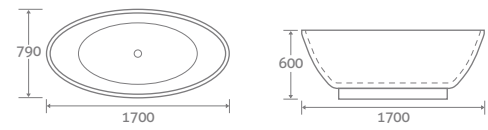

1700 x 790   12542   **£2076**