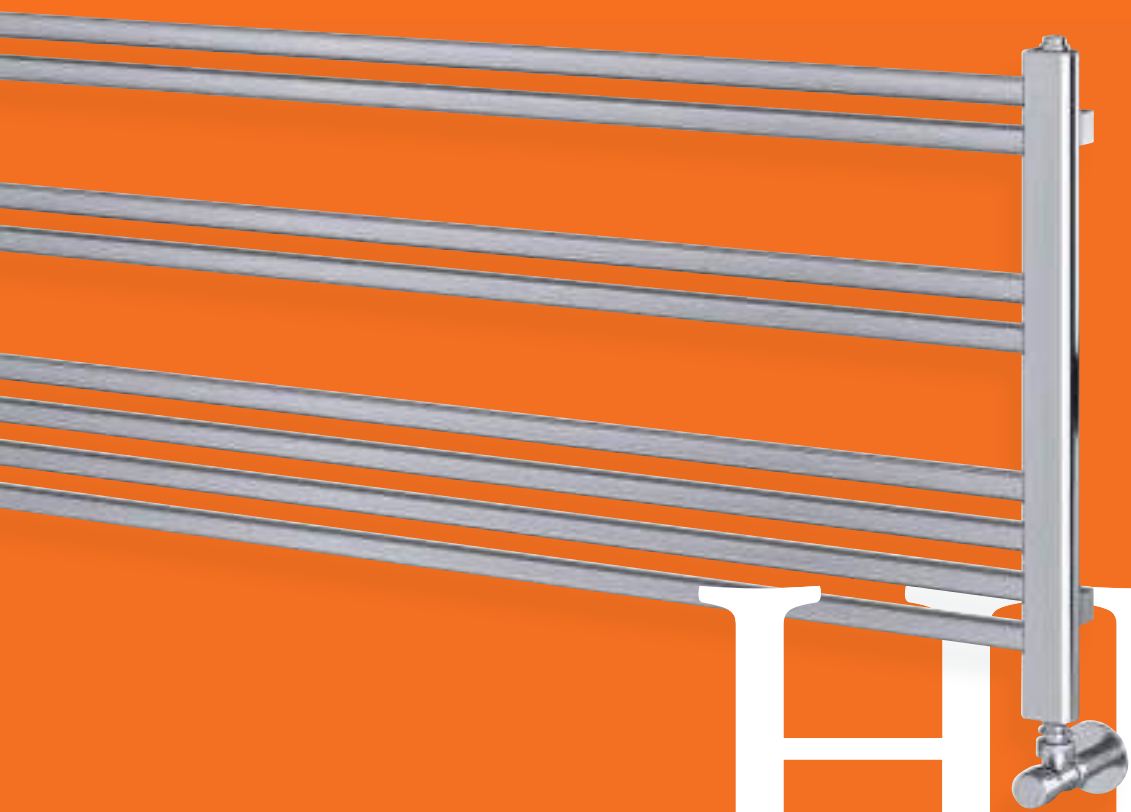

HEA

Bringing warmth with style to your bathroom. Whether you prefer a modern or traditional style our range of beautiful and practical designer radiators, heated towel rails, traditional radiators and valves offer you the perfect solution to your bathroom heating needs.

KEY

High Heat Output

Wi-Fi Underfloor Heating Control System

Either Orientation

iPhone & Android Compatible

Optional element kit for dual fuel operation

TING