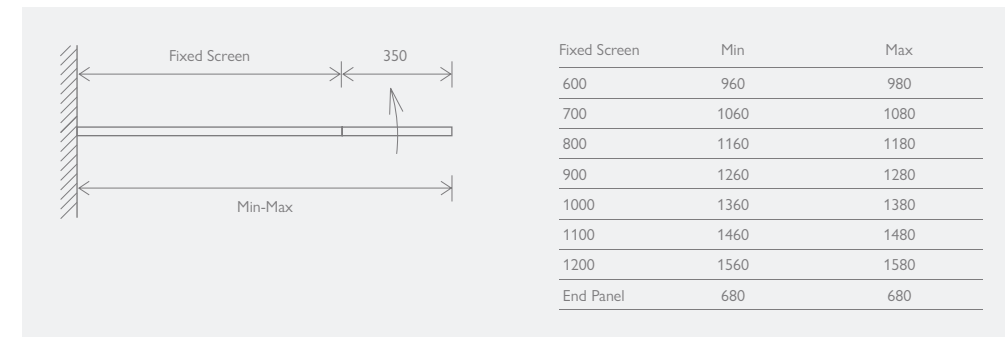

ROMA

FIXED SHOWER SCREEN With Hinged Return Panel

Includes: Fixed Screen, 350mm Hinged Return Panel & 1200mm Support Bar (can be cut down for smaller trays)
Ideal for use in Wetrooms - see pages 50-55

	Chrome		Black	
600 + 350	111365	£640	138906	£704
700 + 350	111363	£653	138907	£718
800 + 350	14444	£708	138908	£779
900 + 350	14445	£738	138909	£812
1000 + 350	14441	£764	138910	£840
1100 + 350	14442	£790	138911	£869
1200 + 350	14443	£823	138912	£905
End Panel	15461	£510	155745	£555

FEATURES
Easy Clean (Inside Only),
8mm Toughened Glass
180° Hinged Return Panel
Solid Brass Hinges,
Aluminium Profile
Universally Handed

**10 YEAR
GUARANTEE**

Luso Tile 82449

Wendu Tile 111658