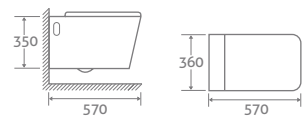

BASIN & PEDESTAL

H 830 x W 550 x D 420

- 1 tap hole

22433 **£257**