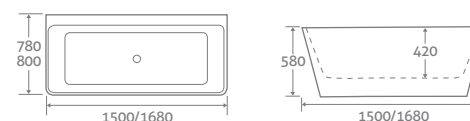

White		Black	
1500 x 780	69333	£1799	138185	£1949
1680 x 800	21736	£2195	138186	£2295