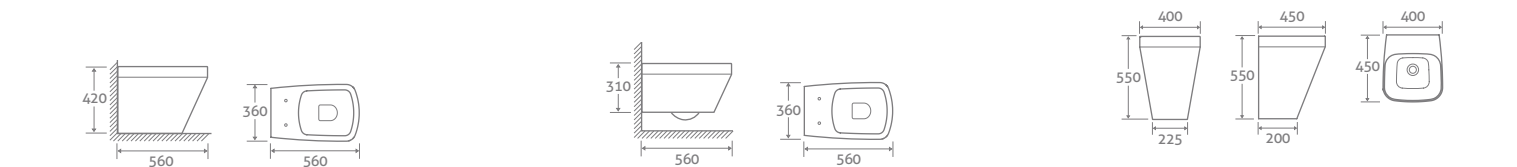

- Includes soft closing seat
- Requires a mounting frame with cistern page 173

135942 **£757**

WALL HUNG BASIN

H 550 x W 400 x D 450

- 1 tap hole
- Includes wall fixing kit

131369 **£895**

All prices include VAT.