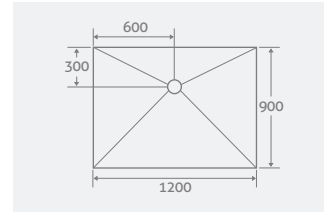

Offset Drain
1200 x 900 x 20 12855 **£350**