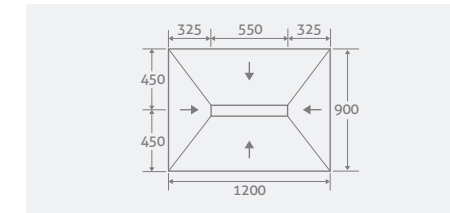

PLEASE NOTE, SUITABLE FOR TILED FLOORING ONLY

Single Fall
1200 x 900 x 40/25 37851 **£956**

Four Falls
900 x 900 x 30 37846 **£777**

Four Falls
1600 x 900 x 30 37849 **£944**

Four Falls
1200 x 900 x 30 37848 **£868**