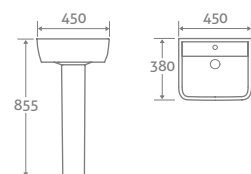

With Slim Seat 80665 **£347**

CLOAKROOM BASIN & PEDESTAL

H 855 x W 450 x D 380

- 1 tap hole

24917 **£274**

FEATURES

Comfort Height Toilets
Toilets Are Finished With
An Anti Bacterial Glaze

25 YEAR
GUARANTEE