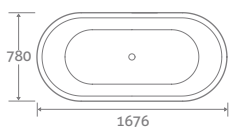

Black Matt

1676 x 780

82152