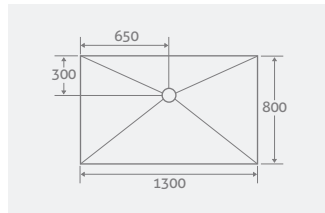

Offset Drain
1300 x 800 x 20 12856 **£350**