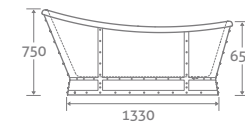

HUXLEY

FREESTANDING ACRYLIC BATH

- Double skin acrylic
- Includes white waste & overflow.
  Designed to compliment any tap colour
- Bath painting service available, see page 178

Black Matt

1676 x 770

82150