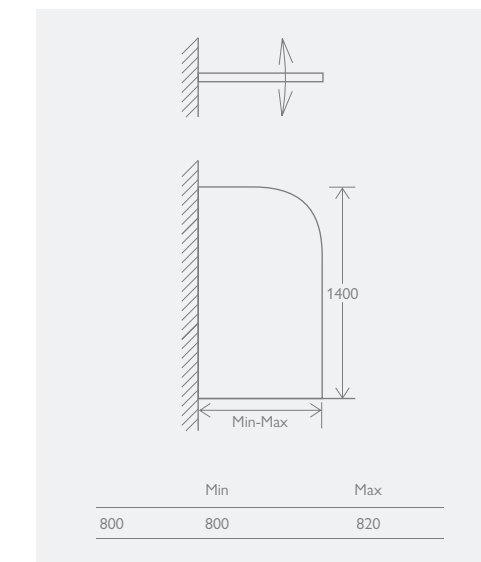

- Aluminium profile
- Universally handed

SINGLE

Chrome	12551	£271
Black (opposite)	138914	£298

SINGLE CURVED

800	12552	£271
-----	-------	------

DOUBLE

Without Towel Rail	12550	£330
With Towel Rail	12553	£355