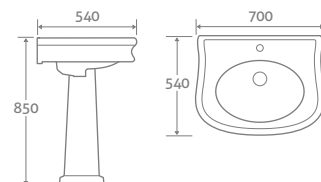

Matches Double Console Basin Stand

Gloss White	124284	£297
Gloss Black	91055	£308

BASIN & PEDESTAL

H 850 x W 700 x D 540
– 1 tap hole

92808 **£691**

DOUBLE CONSOLE BASIN

– Comes with 2 tap holes and 4 pre-punched holes for the option of 2 x 3 tap holes