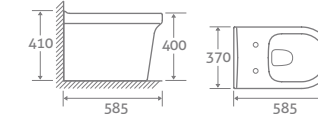

FEATURES

Rimless Design
Finished With An
Anti Bacterial Glaze

**25 YEAR
GUARANTEE**

Metro Tile 68367

FEATURES

Finished With An
Anti Bacterial Glaze

**25 YEAR
GUARANTEE**

STERLING RIMLESS

TOILET

H 788 x W 400 x D 675

- Excludes seat
- Dual flush 6/3l

**RIM
LESS**

127705 **£562**

BACK TO WALL TOILET

H 405 x W 375 x D 530

- Excludes seat
- Requires a cistern page 174

**RIM
LESS**

123942 **£362**

UNIVERSAL
TOILET SEATS Page 175

STELLA

TOILET

H 800 x W 375 x D 605

- Includes soft closing seat with quick release hinges for easy cleaning
- Eco flush 4.5/3l

**RIM
LESS**

82404 **£510**

**RIM
LESS**

BACK TO WALL TOILET

H 410 x W 370 x D 585

- Includes soft closing seat with quick release hinges for easy cleaning
- Requires a cistern page 174

82146 **£357**