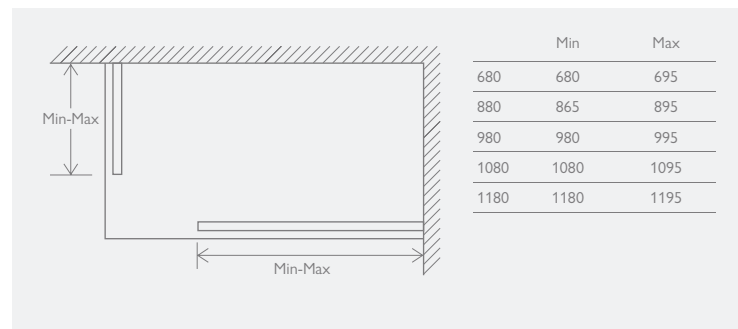

GRID FRAME

Clear glass only.

	Matt Black	
680	139963	£575
880	155746	£605
980	139964	£625
1080	139965	£675
1180	139966	£719