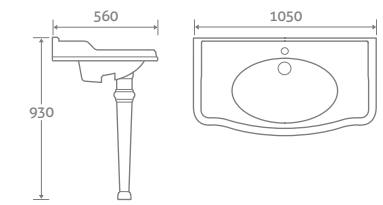

CONSOLE BASIN WITH CERAMIC LEGS
H 930 x W 1050 x D 560
– Comes with 1 tap hole and 2 pre-punched holes for the option of 3 tap holes

92803 **£1526**