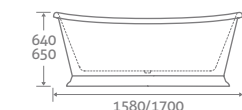

DOWNTON

FREESTANDING ACRYLIC BATH

- Double skin acrylic
- Includes white waste & overflow.
- Designed to compliment any tap colour
- Bath painting service available, see page 178