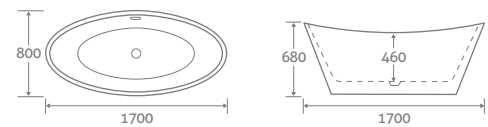

1700 x 790 12542 **£2076**

LAGUNA

FREESTANDING ACRYLIC BATH

- Double skin acrylic
- Includes white waste & overflow. Designed to compliment any tap colour
- Bath painting service available, see page 178

1700 x 800 69330 **£1680**