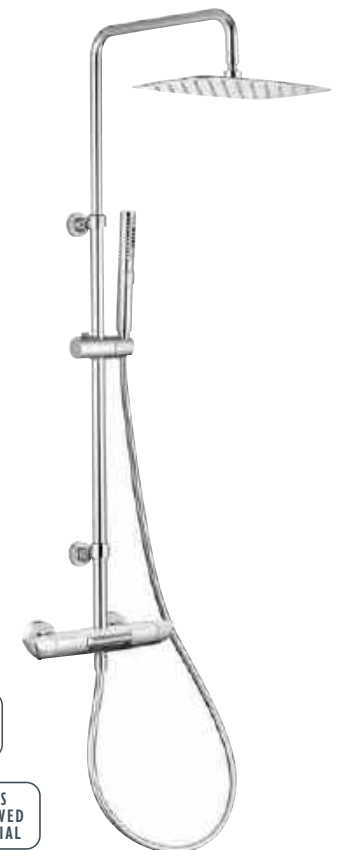

FLOOR STANDING BATH SHOWER MIXER

1.0 bar min.

Chrome 138959 £733

THERMOSTATIC SHOWER PACK

Thermostatic Valve, 1 Bar Min.
– Telescopic Height Adjustment
– Solid Brass Valve & Body
– Brass Handset & 200mm Stainless Steel Fixed Head
– Swivel Head