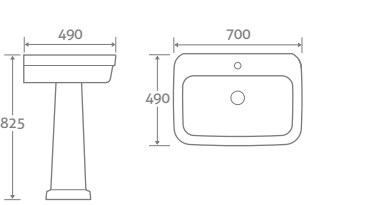

BASIN & PEDESTAL
H 825 x W 700 x D 490
– Comes with 1 tap hole and 2 pre-punched holes for the option of 3 tap holes

92806 **£472**