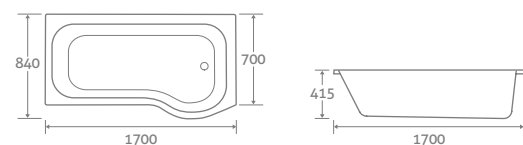

25 YEAR
GUARANTEE

Titus Towel Rail 17911

CASPIAN

P SHAPE SHOWER BATH

1700 x 840/700

- Includes front panel and screen
- Available left and right hand, right hand shown

super-strong
ACRYLIC

super-strong ACRYLIC