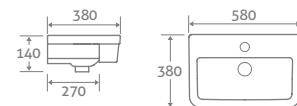

SEMI RECESSED BASIN

H 140 x W 580 x D 380

- 1 tap hole

12702	£189