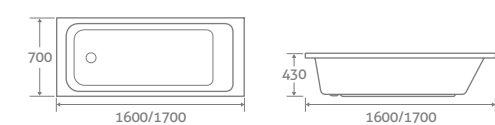

APOLLO

super-strong ACRYLIC

1600 x 700	150ltr	69665	£2719
1700 x 700	212ltr	69666	£2719

PETITE Space Saver Bath

1690 x 690/495

– Available left & right hand, right hand shown

super-strong ACRYLIC

	Left Hand	Right Hand	
222ltr	69661	69662	£3045