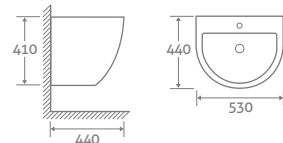

BACK TO WALL TOILET

1. H 400 x W 365 x D 565
2. Includes soft closing seat with quick release hinges for easy cleaning
   - Requires a cistern page 174

12725 **£391**