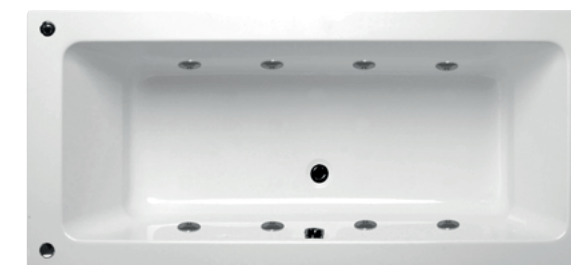

8 JET WHIRLPOOL SYSTEM

– 8 Side Jets with adjustable direction

111318

£709