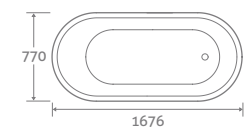

HUXLEY

FREESTANDING ACRYLIC BATH

- Double skin acrylic
- Includes white waste & overflow.
  Designed to compliment any tap colour
- Bath painting service available, see page 178

Black Matt

1676 x 770

82150