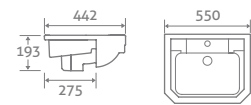

SEMI RECESSED BASIN

H 193 x W 550 x D 442
– 1 tap hole

69389 **£216**

HIGH LEVEL TOILET

H 2100 x W 515 x D 650
– Includes lever, fittings and pipe pack
– Excludes seat
– 6l flush

82399 **£630**