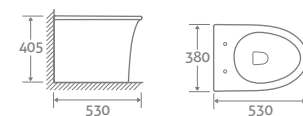

FEATURES

Rimless Design
Finished With An
Anti Bacterial Glaze

**25 YEAR
GUARANTEE**

Palermo Tile 82429

FEATURES

Rimless Design

**25 YEAR
GUARANTEE**

NEO RIMLESS

TOILET

H 805 x W 380 x D 645

- Includes soft closing seat with quick release hinges for easy cleaning
- Eco flush 4.5/3l

95191 **£590**

BACK TO WALL TOILET

H 405 x W 380 x D 530

- Includes soft closing seat with quick release hinges for easy cleaning
- Requires a cistern page 174

95190 **£409**

ZODIAC RIMLESS

TOILET

H 865 x W 360 x D 650

- Includes soft closing seat with quick release hinges for easy cleaning
- Eco flush 4.5/3l

69452 **£636**

BACK TO WALL TOILET

H 410 x W 355 x D 570

- Includes soft closing seat with quick release hinges for easy cleaning
- Requires a cistern page 174

69360 **£463**