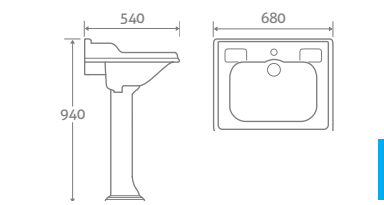

BASIN & PEDESTAL
H 940 x W 680 x D 540
– Comes with 1 tap hole and 2 pre-punched holes for the option of 3 tap holes

92804 **£607**