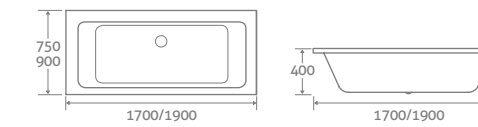

super-strong ACRYLIC			
1700 x 750	205ltr	92404	£598
1900 x 900	314ltr	111301	£816

Add a Revive whirlpool system from **£683**, see page 205

ARAGON