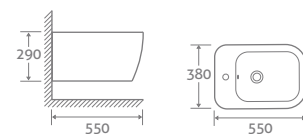

139197

£823

White

139194

£699

WALL HUNG BIDET

H 290 x W 380 x D 550

- 1 tap hole
- Includes wall fixing kit