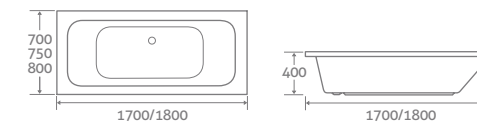

DOUBLE ENDED ACRYLIC BATHS

MEERA

super-strong ACRYLIC			
1700 x 700	197ltr	59589	£635
1700 x 750	220ltr	59590	£731
1800 x 800	240ltr	69658	£776

Add a Revive whirlpool system from **£683**, see page 205

TYWIN