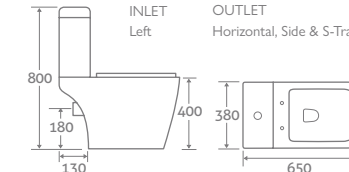

FEATURES

Finished With An Anti Bacterial Glaze

25 YEAR GUARANTEE

LUXOR

25 YEAR GUARANTEE

SURRY

25 YEAR GUARANTEE

WARWICK

TOILET

H 820 x W 370 x D 650

- Includes soft closing seat with quick release hinges for easy cleaning
- Eco flush 4.5/3l

22437 £475

TOILET

H 880 x W 365 x D 655

- Finished with an anti bacterial glaze
- Includes soft closing seat
- Dual flush 6/3l

15411 £488

TOILET

H 800 x W 380 x D 650

- Includes soft closing seat with quick release hinges for easy cleaning
- Eco flush 4.5/3l

82405 £498

BACK TO WALL TOILET

H 410 x W 350 x D 500

- Includes soft closing seat with quick release hinges for easy cleaning
- Requires a cistern page 174

82160 £422