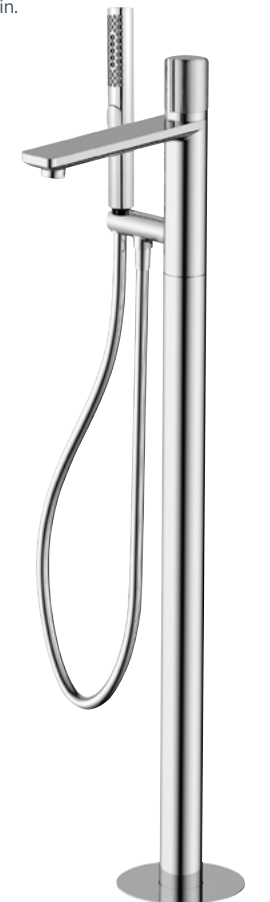

FLOOR STANDING BATH SHOWER MIXER

1.0 bar min.