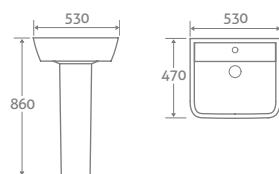

BASIN & PEDESTAL

H 860 x W 530 x D 470

- 1 tap hole

12691 **£291**