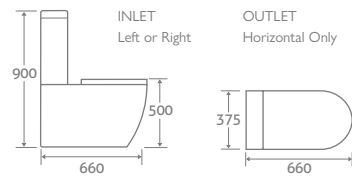

WALL HUNG TOILET

1. H 380 x W 370 x D 560
2. Includes soft closing seat with quick release hinges for easy cleaning
   - Requires a mounting frame with cistern page 173

12726 **£391**