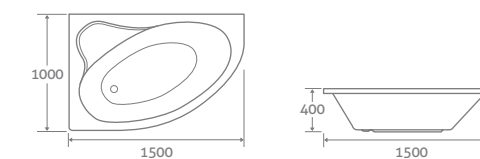

Standard ACRYLIC

	Left Hand	Right Hand	
1500 x 1000	230ltr	72855	£850

Add a Revive whirlpool system from **£683**, see page 205

LISTER

super-strong ACRYLIC

1480 x 700 x 400	160ltr	92408	£418
1680 x 700 x 400	183ltr	92409	£418