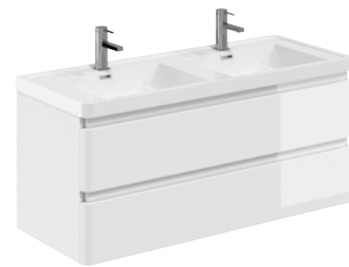

Sparta Tap 69311

Labrynth Tile 77830

ZEN

VANITY UNITS

- Soft close drawers
- Excludes basin
- Basin options opposite

WALL HUNG

		Gloss White	Light Grey Gloss	Titanium Grey Gloss	
600	H 550 x W 595 x D 415	12665	92742	17878	£382
900	H 500 x W 892 x D 474	138306	138304	138308	£459