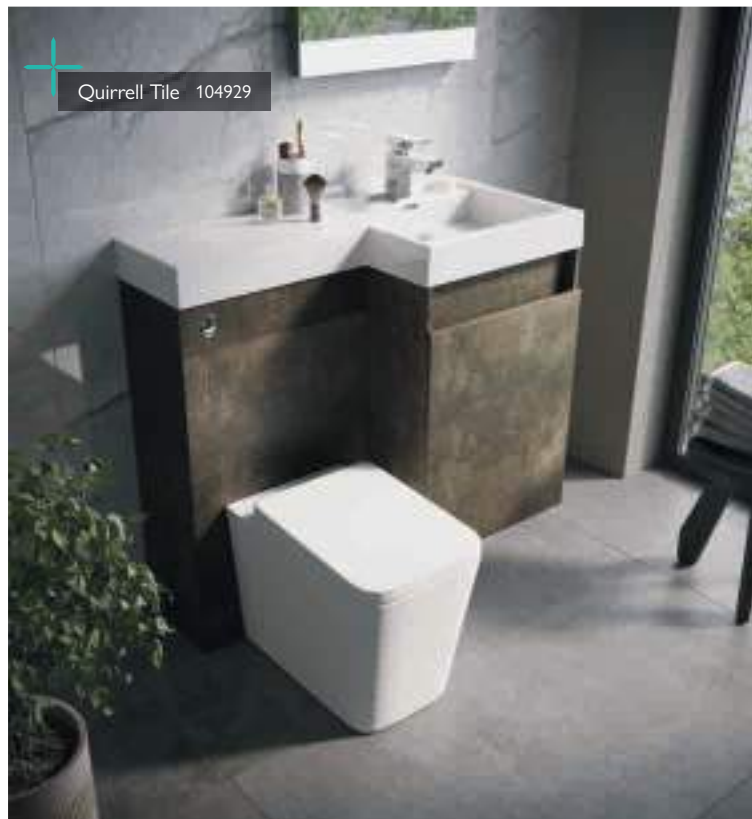

DORSET

VANITY & WC UNIT

- Includes one piece Polymarble worktop and basin
- Excludes concealed cistern, page 174 for cisterns
- Toilet not included
- Double soft close drawers, hidden drawer inside
- Available right and left hand, right hand shown

Left Hand Right Hand

Left Hand Right Hand

Left Hand Right Hand

900	H 890 x W 900 x D 400	15436	15437	151085	151086	151079	151078	£887
1200	H 890 x W 1200 x D 470	15434	15435	151074	151075	151070	151071	£1005

Left Hand Right Hand

Left Hand Right Hand

Left Hand Right Hand

900		151081	151080	151077	151076	151065	151064	£887
1200		151072	151073	151234	151235	151061	151062	£1005

VANITY & WC UNIT PACKAGE

	900	1200
Dorset Vanity & WC Unit	£1005	£887
Epernay Back to Wall Pan & Seat	12712	£391
Nero Basin Mixer	12778	£156
ALL THIS FOR ONLY	£1552	£1434

Quirrell Tile 104929