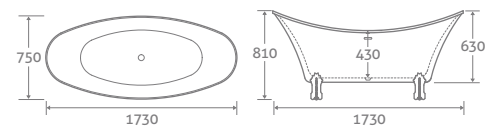

FLOOR STANDING BATH SHOWER MIXERS
Pages 91-127

LANNISTER

FREESTANDING ACRYLIC BATH

- Double skin acrylic
- Includes white waste & overflow. Designed to compliment any tap colour
- Bath painting service available, see page 178