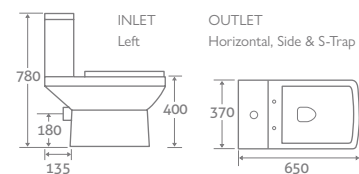

TOILET

H 780 x W 370 x D 650

- Finished with an anti bacterial glaze
- Includes soft closing seat with quick release hinges for easy cleaning
- Eco flush 4.5/3l

82401

£494

BACK TO WALL TOILET

H 400 x W 350 x D 550

- Includes soft closing seat with quick release hinges for easy cleaning
- Requires a cistern page 174

131102

£401