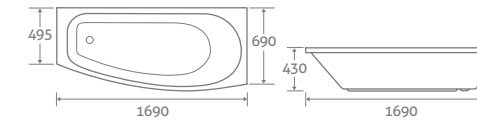

PETITE Space Saver Bath

1690 x 690/495

– Available left & right hand, right hand shown

super-strong ACRYLIC

	Left Hand	Right Hand	
222ltr	69661	69662	£3045

BATH PANELS - Only for Petite Bath

Front Panel	Height 515	59599	£170
End Panel	Height 515	59600	£87

BATH SCREEN - Only for Petite Bath

H 1400 x W 800

– To mount the screen on the baths narrow end, please select the opposite hand to the bath

	Left Hand	Right Hand	
59609	59610		£293