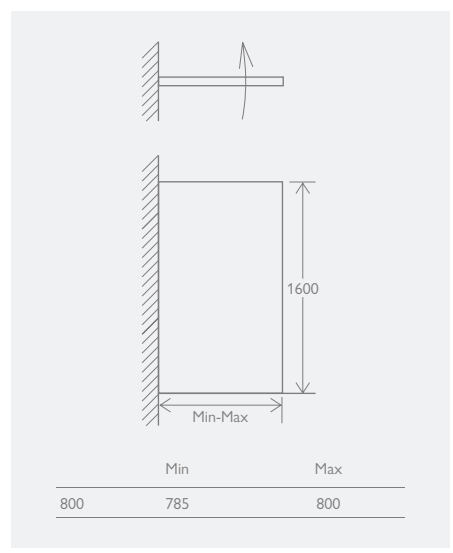

BATH SCREEN

- Universally handed

Without Towel Rail	92507	£423
With Towel Rail	92508	£469