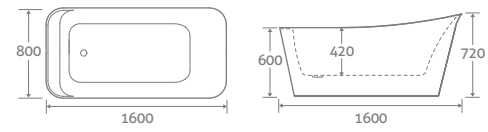

1600 x 800   77917   **£2140**