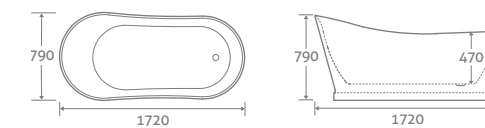

1720 x 790 69322 **£2004**

FLOOR STANDING BATH SHOWER MIXERS
Pages 91-127

25 YEAR
GUARANTEE

Etamin Radiator 24523

25 YEAR
GUARANTEE

Dallas Towel Rail 69285

Trajan Tap 12786

GLADSTONE