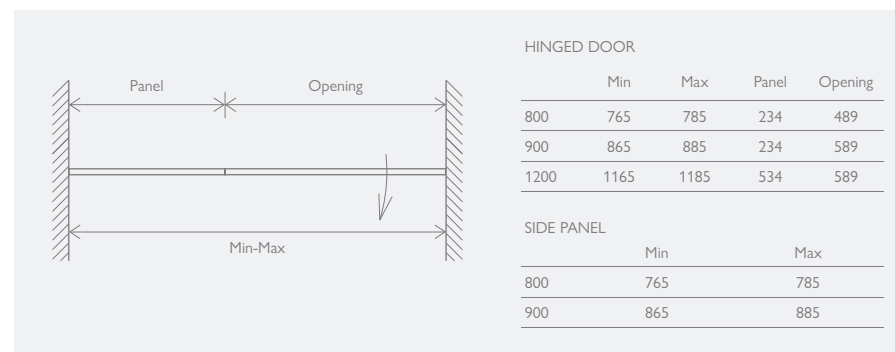

SIDE PANEL

800	82123	£435
900	82124	£449

SHOWER TRAYS Pages 40-48

FLORENCE

PIVOT DOOR

760	69228	£549
800	69229	£584
900	69230	£595
1000	69231	£611
1200	69232	£618

SIDE PANEL

700	69233	£311
760	69234	£327
800	69235	£336
900	69236	£341