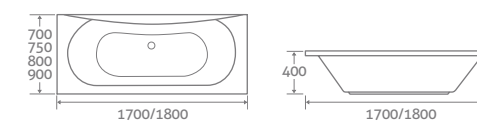

super-strong ACRYLIC			
1700 x 700	206ltr	59591	£635
1700 x 750	215ltr	59592	£714
1800 x 800	220ltr	59593	£856
1800 x 900	235ltr	59594	£974

Add a Revive whirlpool system from **£683**, see page 205

SOLDEN