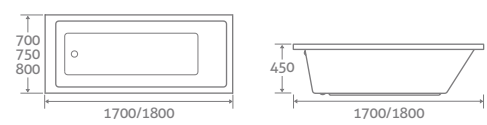

GIRONA

super-strong ACRYLIC

1700 x 700	191ltr	92400	£613
1700 x 750	205ltr	92401	£613
1700 x 800	225ltr	131267	£630
1800 x 800	260ltr	92402	£696

Add a Revive whirlpool system from **£683**, see page 205 (can't be added to the 1700 x 700 bath)