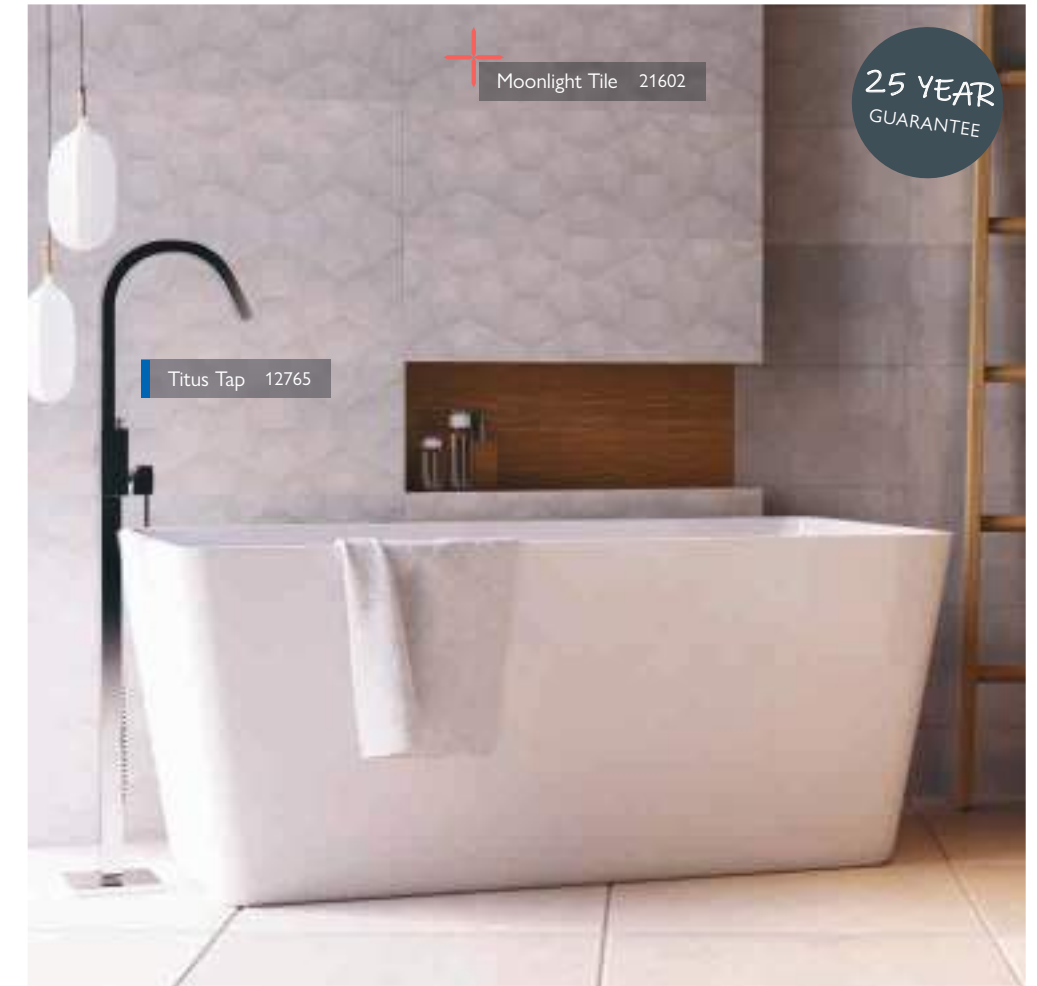

ELSINA

FREESTANDING ACRYLIC BATH

- Double skin acrylic
- Includes white waste & overflow. Designed to compliment any tap colour
- Bath painting service available, see page 178

1500 x 705   21729   **£1528**

1755 x 750   21730   **£1608**