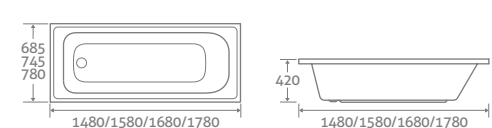

LIBRA

super-strong ACRYLIC

1480 x 685	162ltr	12543	£435
1580 x 685	174ltr	12544	£435
1680 x 685	186ltr	12545	£435
1680 x 745	222ltr	92394	£496
1780 x 795	240ltr	92395	£555

Add a Revive whirlpool system from **£683**, see page 205 (AirSpa Systems can't be added to the 1480 & 1580 baths)