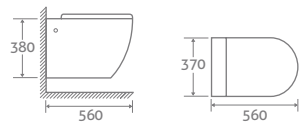

WALL HUNG BASIN

1. H 410 x W 530 x D 440
2. 1 tap hole

12727 **£342**