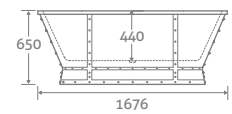

Black Matt

1676 x 780

82152