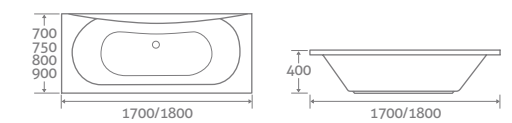

Standard ACRYLIC

1700 x 700	184ltr	92403	£475
1700 x 750	195ltr	12554	£508
1800 x 800	205ltr	12556	£563

Add a Revive whirlpool system from **£683**, see page 205