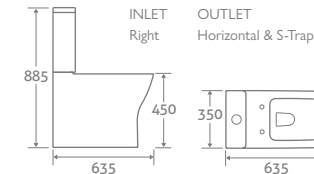

RIMLESS TOILET

H 885 x W 350 x D 635

- Fully concealed pipes
- Includes soft closing seat with quick release hinges for easy cleaning
- Eco flush 4.5/3l

82402

£633

BACK TO WALL TOILET

H 395 x W 345 x D 520

- Includes soft closing seat with quick release hinges for easy cleaning
- Requires a cistern page 174

83920

£487