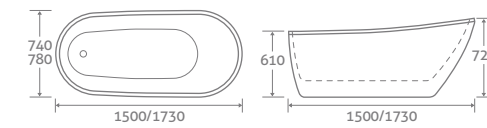

25 YEAR
GUARANTEE

ESSENCE

FREESTANDING ACRYLIC BATH

- Double skin acrylic
- Includes white waste & overflow. Designed to compliment any tap colour
- Bath painting service available, see page 178

Silver	Black Galaxy	White
1750 x 750	21725	£3060
	21726	£2778
	21727	£2095

IZUMI

FREESTANDING ACRYLIC BATH

- Double skin acrylic
- Includes white waste & overflow. Designed to compliment any tap colour
- Bath painting service available, see page 178

1500 x 740	14951	£2076
1730 x 780	14950	£2251

SLEEK

FREESTANDING ACRYLIC BATH

- Double skin acrylic
- Includes white waste & overflow. Designed to compliment any tap colour
- Bath painting service available, see page 178

1680 x 730	69332	£1714

FLOOR STANDING BATH SHOWER MIXERS
Pages 91-127

25 YEAR
GUARANTEE

25 YEAR
GUARANTEE