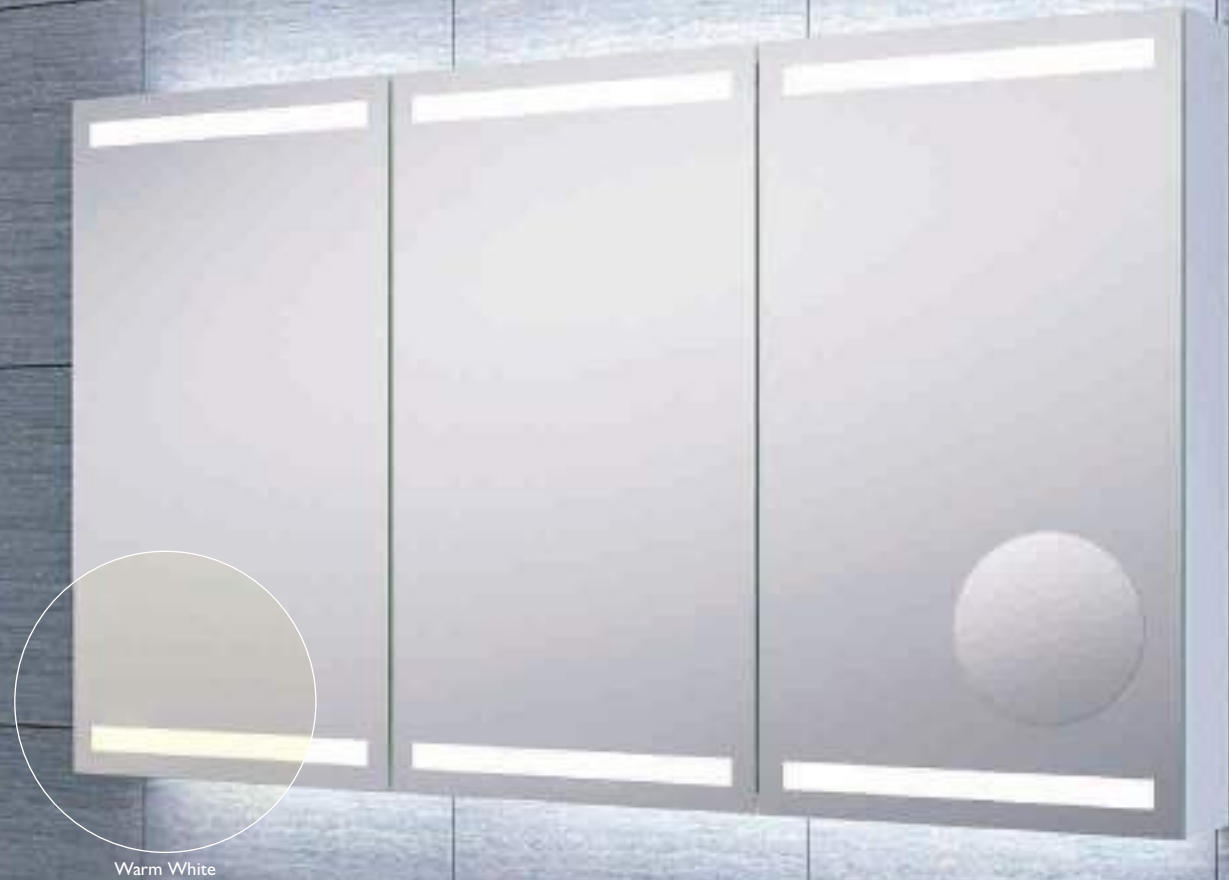

LED MIRRORED WALL CABINETS

2 YEAR
GUARANTEE