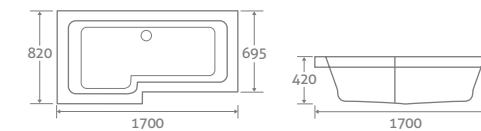

L SHAPE SHOWER BATH

1700 x 820/695

- Excluding bath screen, front panel & end panel
- Available left & right hand, left hand shown

super-strong ACRYLIC

	Left Hand	Right Hand	
262ltr	92417	92416	£621

Standard ACRYLIC

	Left Hand	Right Hand	
262ltr	92418	92419	£485

Add a Revive whirlpool system from **£683**, see page 205