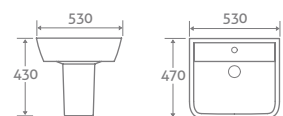

With Wrap Over Seat 22434 **£387**

With Slim Seat 80666 **£407**

BASIN & SEMI PEDESTAL

H 430 x W 530 x D 470

- 1 tap hole

15809 **£291**

SEMI RECESSED BASIN

H 175 x W 500 x D 380