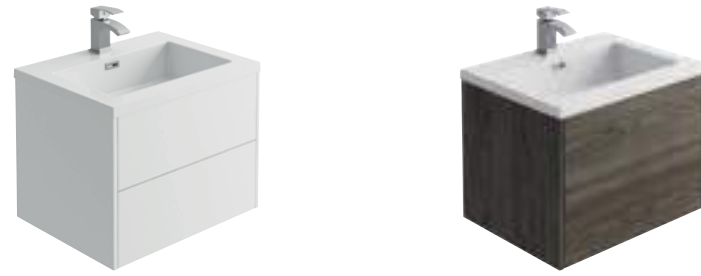

Pages 212-213

FEATURES

- 2 Tone Design
- Includes Polymarble Basin
- Soft Close Drawers & Doors

2 YEAR GUARANTEE

BRAVO

WALL HUNG VANITY UNIT

- Includes Polymarble basin
- Push open, soft close drawers

WALL HUNG	White	Grey Linear	
500 H 470 x W 500 x D 460	63804	63802	£675
600 H 470 x W 600 x D 460	63805	63803	£729