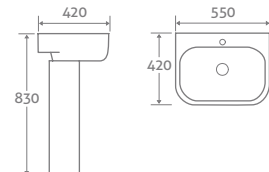

ORACLE

COMFORT HEIGHT TOILET

1. H 900 x W 375 x D 660
2. Fully concealed pipes
   - Includes soft closing seat with quick release hinges for easy cleaning
   - Eco flush 4.5/3l

22430 **£594**

WALL HUNG TOILET

1. H 380 x W 370 x D 560
2. Includes soft closing seat with quick release hinges for easy cleaning
   - Requires a mounting frame with cistern page 173

12726 **£391**

WALL HUNG BASIN

1. H 410 x W 530 x D 440
2. 1 tap hole

12727 **£342**

BACK TO WALL TOILET

1. H 400 x W 365 x D 565
2. Includes soft closing seat with quick release hinges for easy cleaning
   - Requires a cistern page 174

12725 **£391**

SHORT PROJECTION WALL HUNG TOILET

1. H 370 x W 365 x D 490
2. Includes soft closing seat with quick release hinges for easy cleaning
   - Requires a mounting frame with cistern page 173

138201 **£359**

BASIN & PEDESTAL

1. H 830 x W 550 x D 420
2. 1 tap hole

22433 **£257**

FEATURES

Comfort Height Toilet
Toilet Is Finished
With An Anti Bacterial
Glaze

25 YEAR
GUARANTEE

Solid Shower Door 17979