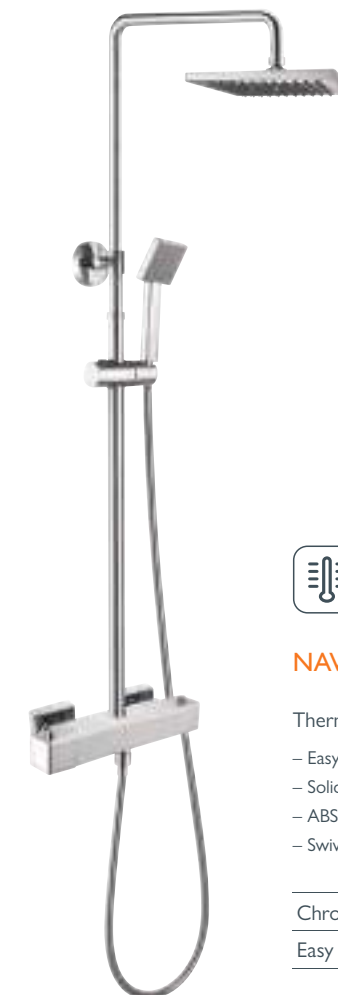

3 YEAR
GUARANTEE

TORINO SHOWER PACK

Thermostatic Valve, 0.3 Bar Min.

- Easy to Adjust Height
- Solid Brass Valve
- ABS Shower Head
- Swivel Shower Head

Brushed Gold	139059	£689
Gun Metal	139060	£689
Easy Plumb Kit	15561	£32

3 YEAR
GUARANTEE

HANIA SHOWER PACK

Thermostatic Valve, 0.5 Bar Min.

- Easy to Adjust Height
- Solid Brass Valve
- ABS Shower Head
- Swivel Shower Head

Chrome	12749	£523
Easy Plumb Kit	15055	£32

3 YEAR
GUARANTEE

NAVARRÉ SHOWER PACK

Thermostatic Valve, 0.3 Bar Min.

- Easy to Adjust Height
- Solid Brass Valve
- ABS Shower Head
- Swivel Shower Head

Chrome	12751	£532
Easy Plumb Kit	15561	£32

CARTER SHOWER PACK

Thermostatic Valve, 1 Bar Min.

- Telescopic Height Adjustment
- 250mm fixed head
- ABS handset, brass body, zinc alloy handles, ceramic discs
- Cool touch technology
- No-twist easy clean anti-bacterial PVC hose

Chrome	139134	£569
Includes Easy Plumb Kit		