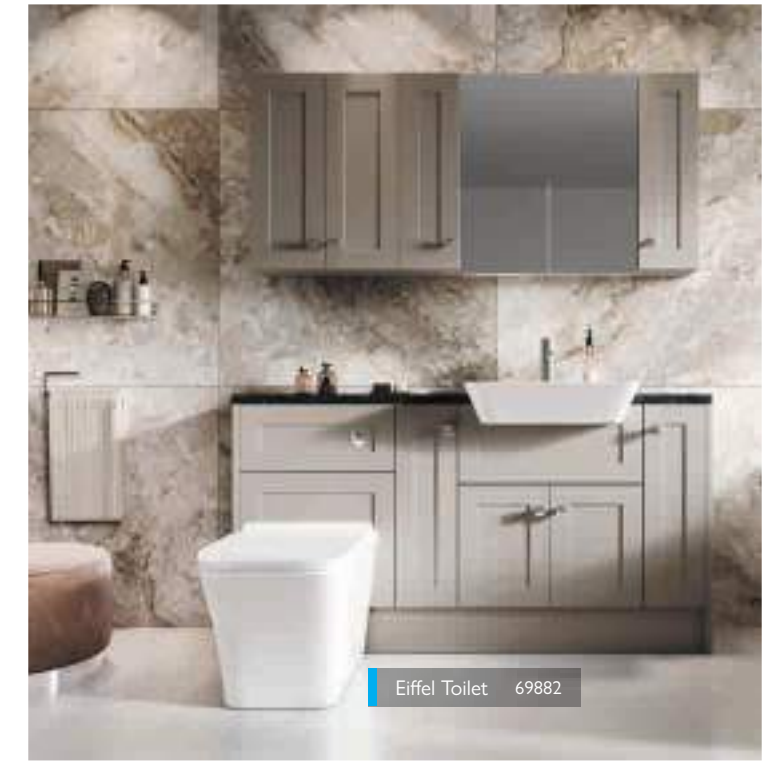

Shaker Matt Doors in Breeze with Newport Chrome Knobs