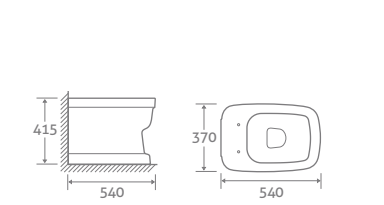

BACK TO WALL TOILET
H 415 x W 370 x D 540
– Fully concealed pipes
– Includes seat
– Requires a cistern page 174

139198 **£531**