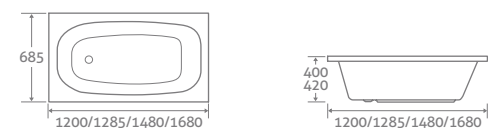

LISTER

super-strong ACRYLIC

1480 x 700 x 400	160ltr	92408	£418
1680 x 700 x 400	183ltr	92409	£418

Standard ACRYLIC

1200 x 700 x 420	130ltr	59607	£399
1285 x 700 x 420	140ltr	59608	£415
1480 x 700 x 400	160ltr	92406	£295
1680 x 700 x 400	183ltr	92407	£295

Add a Revive whirlpool system from **£683**, see page 205