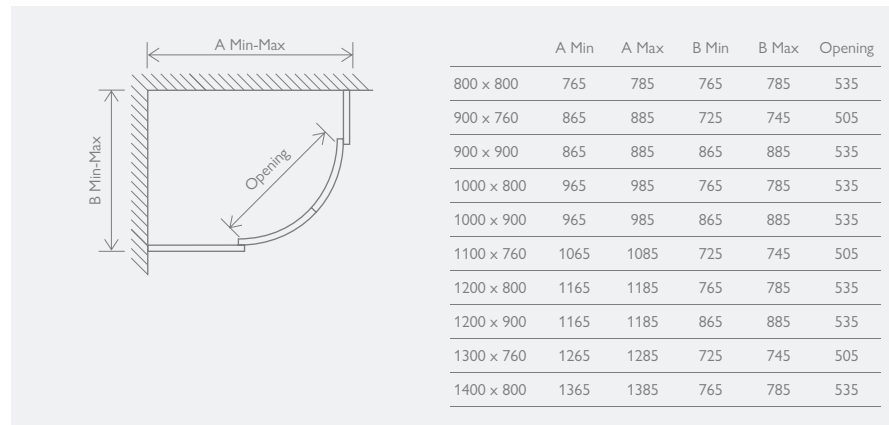

SHOWER TRAYS Pages 40-48

RIO

TWIN SLIDING DOOR QUADRANT

800 x 800	12603	£593
900 x 900	12607	£617
1000 x 800	12591	£629
1200 x 800	12593	£663
1200 x 900	12594	£699