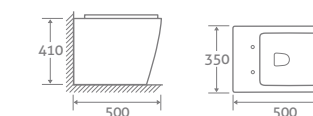

FEATURES

Finished With An Anti Bacterial Glaze

25 YEAR GUARANTEE

LUXOR

25 YEAR GUARANTEE

SURRY

25 YEAR GUARANTEE

WARWICK

TOILET

H 820 x W 370 x D 650

- Includes soft closing seat with quick release hinges for easy cleaning
- Eco flush 4.5/3l

22437 £475

TOILET

H 880 x W 365 x D 655

- Finished with an anti bacterial glaze
- Includes soft closing seat
- Dual flush 6/3l

15411 £488

TOILET

H 800 x W 380 x D 650

- Includes soft closing seat with quick release hinges for easy cleaning
- Eco flush 4.5/3l

82405 £498

BACK TO WALL TOILET

H 410 x W 350 x D 500

- Includes soft closing seat with quick release hinges for easy cleaning
- Requires a cistern page 174

82160 £422