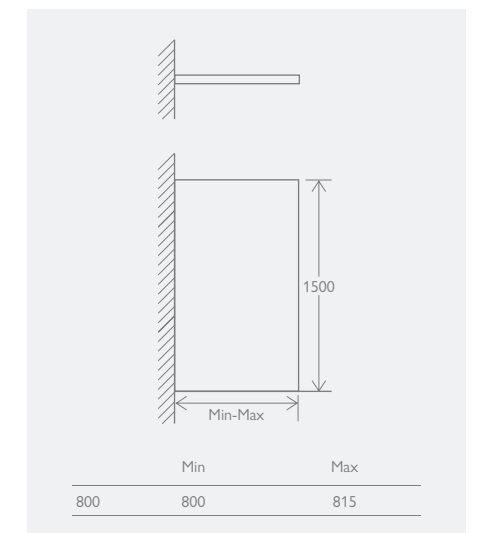

	Black		Brushed Gold		Gun Metal	
1200mm Straight	139995	£52	139996		139997	£60
480mm Angled	139998	£60	139999		140000	£68

All prices include VAT.

FEATURES
 Easy Clean
 8mm Toughened Glass
 Solid Brass Hinges
 Aluminium Profile