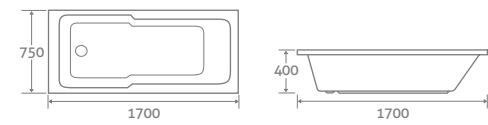

JORAH Compact Shower Bath

super-strong ACRYLIC

1700 x 750	222ltr	59595	£806
1800 x 800	266ltr	151526	£845

Standard ACRYLIC

1700 x 750	222ltr	59596	£576
1800 x 800	266ltr	151527	£605