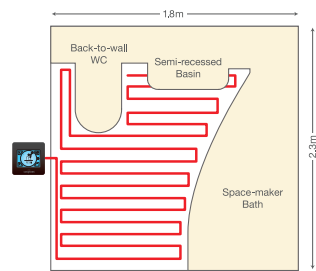

CALCULATE THE LENGTH OF LOOSE CABLE YOU NEED

EXAMPLE:

Bathroom size – 2.3m x 1.8m = 4.14m²

Minus the space taken by the bathroom furniture leaves 1.73m²

Order the 26m Cable kit.

Add your choice of thermostat from the options below.