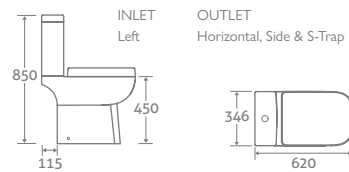

COMFORT HEIGHT TOILET

H 850 x W 346 x D 620

- Includes soft closing seat with quick release hinges for easy cleaning
- Eco flush 4.5/3l

With Wrap Over Seat 12688 **£506**