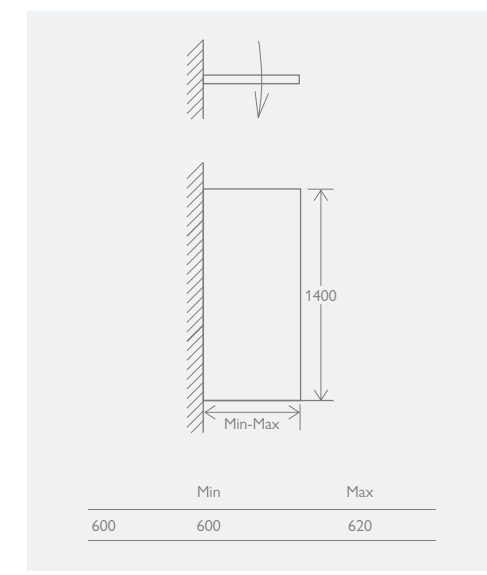

FEATURES
Easy Clean
8mm Toughened Glass
Solid Brass Hinges
Aluminium Profile

**10 YEAR
GUARANTEE**

Glacier Noir Tile 83880

GENOA

1400
6mm

FRAMELESS BATH SCREEN

- Aluminium profile
- Zinc alloy & brass hinges
- Universally handed

**10 YEAR
GUARANTEE**

600	12536	£253

800	12537	£433

1200	12538	£590

LAVA

1600
8mm

BATH SCREEN

- Universally handed

Without Towel Rail	92507	£423
With Towel Rail	92508	£469