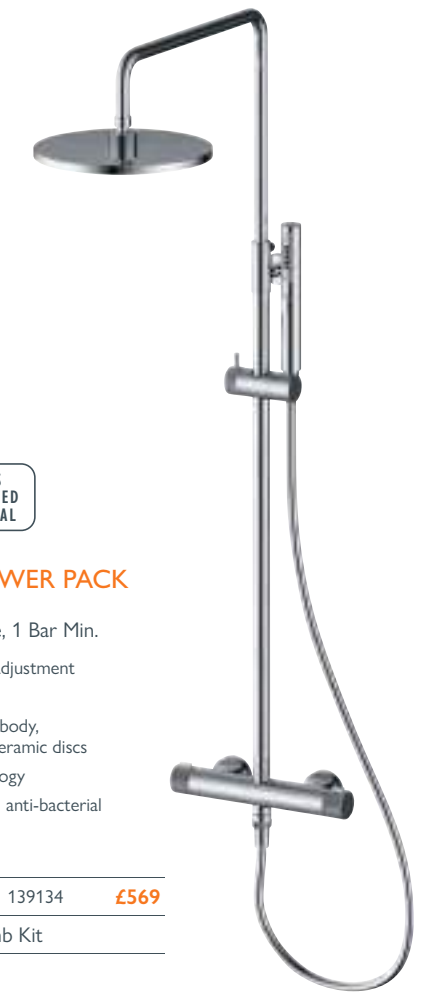

3 YEAR
GUARANTEE

TORINO SHOWER PACK

Thermostatic Valve, 0.3 Bar Min.

- Easy to Adjust Height
- Solid Brass Valve
- ABS Shower Head
- Swivel Shower Head

Brushed Gold	139059	£689
Gun Metal	139060	£689
Easy Plumb Kit	15561	£32

3 YEAR
GUARANTEE

HANIA SHOWER PACK

Thermostatic Valve, 0.5 Bar Min.

- Easy to Adjust Height
- Solid Brass Valve
- ABS Shower Head
- Swivel Shower Head

Chrome	12749	£523
Easy Plumb Kit	15055	£32

3 YEAR
GUARANTEE

NAVARRÉ SHOWER PACK

Thermostatic Valve, 0.3 Bar Min.

- Easy to Adjust Height
- Solid Brass Valve
- ABS Shower Head
- Swivel Shower Head

Chrome	12751	£532
Easy Plumb Kit	15561	£32

CARTER SHOWER PACK

Thermostatic Valve, 1 Bar Min.

- Telescopic Height Adjustment
- 250mm fixed head
- ABS handset, brass body, zinc alloy handles, ceramic discs
- Cool touch technology
- No-twist easy clean anti-bacterial PVC hose

Chrome	139134	£569
Includes Easy Plumb Kit		