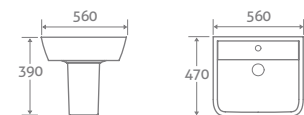

BASIN & PEDESTAL

H 810 x W 560 x D 470

- 1 tap hole

17034	£293
-------	-------------

BASIN & SEMI PEDESTAL

H 390 x W 560 x D 470

- 1 tap hole

17036	£293
-------	-------------