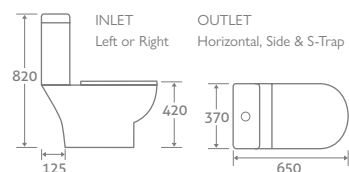

FEATURES

Finished With An Anti Bacterial Glaze

25 YEAR GUARANTEE

LUXOR

25 YEAR GUARANTEE

SURRY

25 YEAR GUARANTEE

WARWICK

TOILET

H 820 x W 370 x D 650

- Includes soft closing seat with quick release hinges for easy cleaning
- Eco flush 4.5/3l

22437 £475

TOILET

H 880 x W 365 x D 655

- Finished with an anti bacterial glaze
- Includes soft closing seat
- Dual flush 6/3l

15411 £488

TOILET

H 800 x W 380 x D 650

- Includes soft closing seat with quick release hinges for easy cleaning
- Eco flush 4.5/3l

82405 £498

BACK TO WALL TOILET

H 410 x W 350 x D 500

- Includes soft closing seat with quick release hinges for easy cleaning
- Requires a cistern page 174

82160 £422