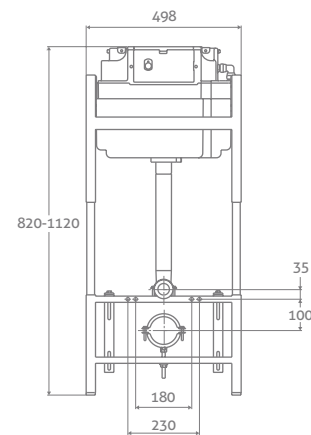

FEATURES

Combined Toilet & Bidet
Rimless Design For
Easier Cleaning

25 YEAR
GUARANTEE

Elsini Bath 21729