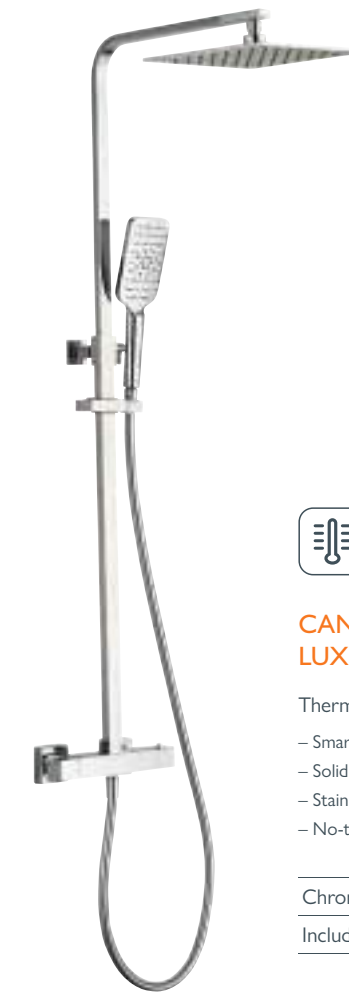

WELLINGTON SHOWER PACK

Thermostatic Valve, 0.3 Bar Min.
– Solid Brass Valve & Body
– ABS Shower Head

Chrome	82007	£498
Easy Plumb Kit	15055	£32

3 YEAR
GUARANTEE

CANBERRA LUXURY SHOWER PACK

Thermostatic Valve, 0.5 Bar Min.
– Smart Click 3 Function Handset
– Solid Brass Valve & Body
– Stainless Steel Shower Head
– No-twist easy clean anti-bacterial PVC hose

Chrome	82008	£590
Includes Easy Plumb Kit