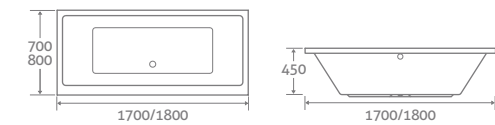

ARAGON

super-strong ACRYLIC

1700 x 700	163ltr	151386	£2732
1700 x 800	215ltr	151385	£2995
1800 x 800	232ltr	138687	£3199