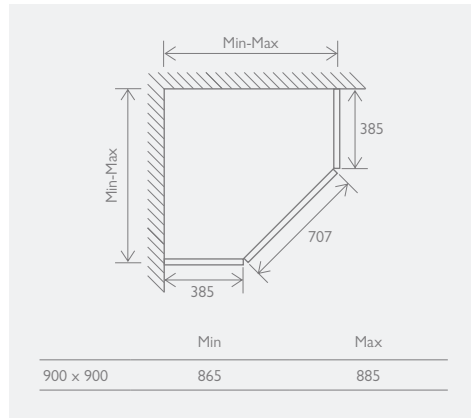

TEXO PENTA

HINGED DOOR

900 x 900	82386	£1272