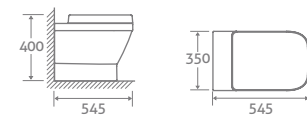

ANGELICA

TOILET

H 805 x W 345 x D 665

- Includes soft closing seat. Wrap over seat has quick release hinges for easy cleaning
- Eco flush 4.5/3l

With Slim Seat	80667	£557
With Wrap Over Seat	15385	£537

BASIN & PEDESTAL

H 835 x W 580 x D 455

- 1 tap hole

15384	£327

SEMI RECESSED BASIN

H 140 x W 580 x D 380

- 1 tap hole

12702	£189

FEATURES

Toilets Are Finished With An Anti Bacterial Glaze

25 YEAR GUARANTEE

BACK TO WALL TOILET

H 400 x W 350 x D 545

- Includes soft closing seat. Wrap over seat has quick release hinges for easy cleaning
- Requires a cistern page 174

With Slim Seat	80668	£411
With Wrap Over Seat	15386	£391

BASIN & SEMI PEDESTAL

H 430 x W 580 x D 455

- 1 tap hole

15810	£327

Izumi Bath 14950

Vicks LED Mirror 18005

Porto Towel Rail 15470