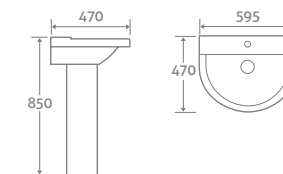

ROUND BASIN & PEDESTAL

H 850 x W 595 x D 470

- 1 tap hole

22436	£299