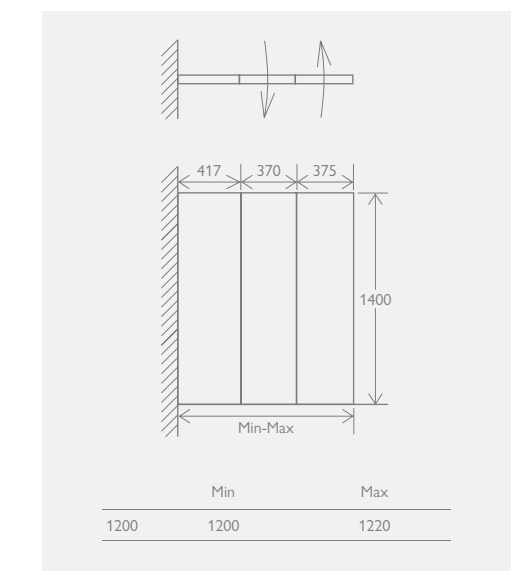

FEATURES
Easy Clean
8mm Toughened Glass
Solid Brass Hinges
Aluminium Profile

**10 YEAR
GUARANTEE**

Glacier Noir Tile 83880

GENOA

1400
6mm

FRAMELESS BATH SCREEN

- Aluminium profile
- Zinc alloy & brass hinges
- Universally handed

**10 YEAR
GUARANTEE**

600	12536	£253

800	12537	£433

1200	12538	£590

LAVA

1600
8mm

BATH SCREEN

- Universally handed

Without Towel Rail	92507	£423
With Towel Rail	92508	£469