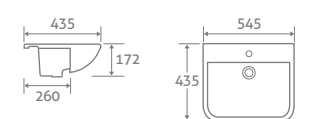

SEMI RECESSED BASIN

H 172 x W 545 x D 435

- 1 tap hole

82242

£216