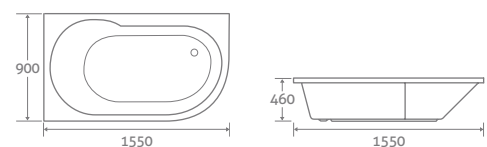

DAVOS

– Includes matching acrylic front panel, panel height 520
– Available left & right hand, left hand shown

super-strong ACRYLIC

	Left Hand	Right Hand	
1550 x 900	222ltr	72860	£1050

Standard ACRYLIC

	Left Hand	Right Hand	
1550 x 900	222ltr	103724	£838

Add a Revive whirlpool system from **£683**, see page 205