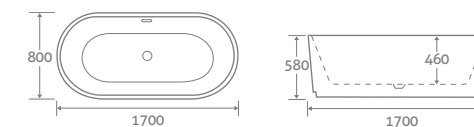

White	Light Grey	Midnight Grey
1700 x 800	138208	139988	139989
	£1899		£2199