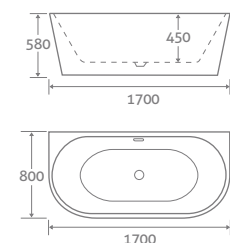

	White	Light Grey	Midnight Grey
1700 x 800	138208	139988	139989
	£1899		£2199

Lighting not included.
See lighting options on page 397

EVA

FREESTANDING ACRYLIC BATH

- Back to wall design
- Double skin acrylic
- Includes white waste & overflow. Designed to compliment any tap colour
- Bath painting service available, see page 178