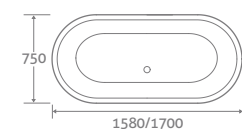

DOWNTON

FREESTANDING ACRYLIC BATH

- Double skin acrylic
- Includes white waste & overflow.
- Designed to compliment any tap colour
- Bath painting service available, see page 178