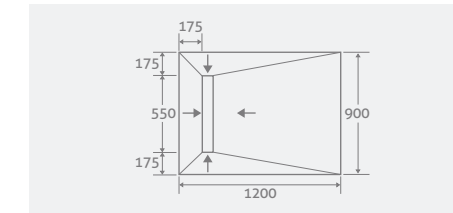

PLEASE NOTE, SUITABLE FOR TILED FLOORING ONLY

Single Fall
1200 x 900 x 40/25 37851 **£956**

Four Falls
900 x 900 x 30 37846 **£777**

Four Falls
1600 x 900 x 30 37849 **£944**

Four Falls
1200 x 900 x 30 37848 **£868**