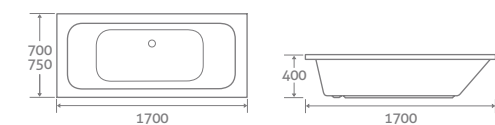

APOLLO

super-strong ACRYLIC

1600 x 700	150ltr	69665	£2719
1700 x 700	212ltr	69666	£2719

PETITE Space Saver Bath

1690 x 690/495

– Available left & right hand, right hand shown

super-strong ACRYLIC

	Left Hand	Right Hand	
222ltr	69661	69662	£3045