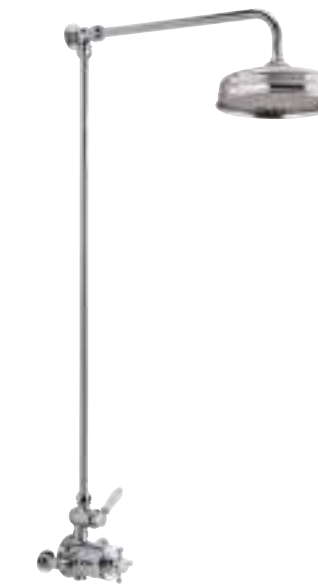

Chrome 22268 £639

English Gold 139056 £819

WINDSOR SHOWER PACK

Thermostatic Valve, 0.3 Bar Min.
– Solid Brass Valve & Body
– Brass Shower Head

Chrome 22270 £565

CREED SHOWER PACK

Thermostatic Valve, 1 Bar Min.
– Telescopic Height Adjustment
– Solid Brass Valve & Body
– Brass Shower Head