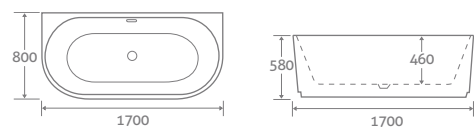

	White	Light Grey	Midnight Grey
1700 x 800	139990	139991	139992
	£1899		£2199

Lighting not included.
See lighting options on page 397

ORLANDO

FREESTANDING ACRYLIC BATH

- Double skin acrylic
- Includes white waste & overflow.
Designed to compliment any tap colour
- Bath painting service available, see page 178