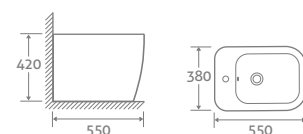

BACK TO WALL BIDET

H 420 x W 380 x D 550

- 1 tap hole

Matt Black

138232