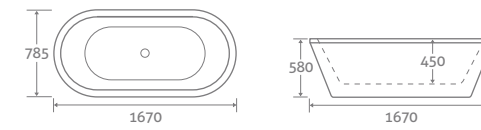

1670 x 785   15420   **£1476**