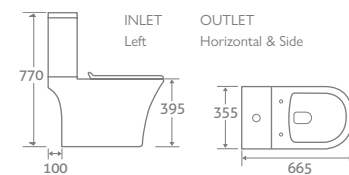

- H 770 x W 355 x D 665
- Includes soft closing seat with quick release hinges for easy cleaning
 - Eco flush 4.5/3l

82398 **£478**

HYDRA RIMLESS

- 
- 
- RIM LESS**

TOILET

- H 770 x W 355 x D 665
- Includes soft closing seat with quick release hinges for easy cleaning
 - Eco flush 4.5/3l