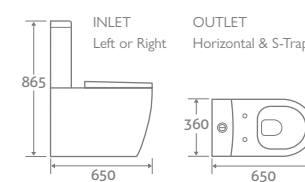

FEATURES

Rimless Design
Finished With An
Anti Bacterial Glaze

**25 YEAR
GUARANTEE**

Palermo Tile 82429

FEATURES

Rimless Design

**25 YEAR
GUARANTEE**

NEO RIMLESS

TOILET

H 805 x W 380 x D 645

- Includes soft closing seat with quick release hinges for easy cleaning
- Eco flush 4.5/3l

95191 **£590**

BACK TO WALL TOILET

H 405 x W 380 x D 530

- Includes soft closing seat with quick release hinges for easy cleaning
- Requires a cistern page 174

95190 **£409**

ZODIAC RIMLESS

TOILET

H 865 x W 360 x D 650

- Includes soft closing seat with quick release hinges for easy cleaning
- Eco flush 4.5/3l

69452 **£636**

BACK TO WALL TOILET

H 410 x W 355 x D 570

- Includes soft closing seat with quick release hinges for easy cleaning
- Requires a cistern page 174

69360 **£463**