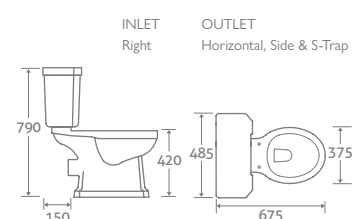

LOW LEVEL TOILET

H 950 x W 480 x D 650
– Includes lever and pipe pack
– Excludes seat
– Dual flush 6/4l

82400 **£491**

TOILET

H 790 x W 485 x D 675
– Excludes seat
– Dual flush 6/4l

69449 **£408**

BACK TO WALL TOILET