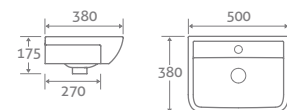

SEMI RECESSED BASIN

H 175 x W 500 x D 380

- 1 tap hole

12692 **£196**