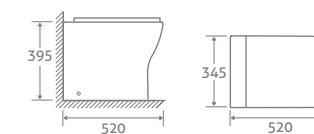

FEATURES

Toilets Are Finished With An Anti Bacterial Glaze

25 YEAR
GUARANTEE

Rhythm Decor Tile 135708

Sparta Tap 69311

Zen Tall Cabinet 105473

FEATURES

Toilets Are Finished With An Anti Bacterial Glaze
Rimless Design

25 YEAR
GUARANTEE

Soda Vanity Unit 123976

GOSFORD

TOILET

H 780 x W 370 x D 650

- Finished with an anti bacterial glaze
- Includes soft closing seat with quick release hinges for easy cleaning
- Eco flush 4.5/3l

82401

£494

BACK TO WALL TOILET

H 400 x W 350 x D 550

- Includes soft closing seat with quick release hinges for easy cleaning
- Requires a cistern page 174

131102

£401

BASIN & PEDESTAL

H 820 x W 560 x D 440

- 1 tap hole

131111

£199

HARLEM

RIMLESS TOILET

H 885 x W 350 x D 635

- Fully concealed pipes
- Includes soft closing seat with quick release hinges for easy cleaning
- Eco flush 4.5/3l

82402

£633

BACK TO WALL TOILET

H 395 x W 345 x D 520

- Includes soft closing seat with quick release hinges for easy cleaning
- Requires a cistern page 174

83920

£487

SEMI RECESSED BASIN

H 172 x W 545 x D 435

- 1 tap hole

82242

£216