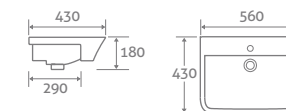

SEMI RECESSED BASIN

H 180 x W 560 x D 430
– 1 tap hole

69879 **£202**