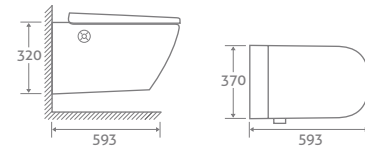

WALL HUNG SMART TOILET

H 320 x W 370 x D 593

80549 £2549

PERFECT PARTNER FOR THE DANTE SMART TOILET

WRAS APPROVED MATERIAL

DIGITAL FRAME & CISTERN

H 820-1120 x W 498 x D 150-370

- Digital dual flush buttons 6/4l
- Adjustable height
- Pneumatic flush
- Top & front access
- 6v mains power (batteries not required)
- Quick release locks for easy access