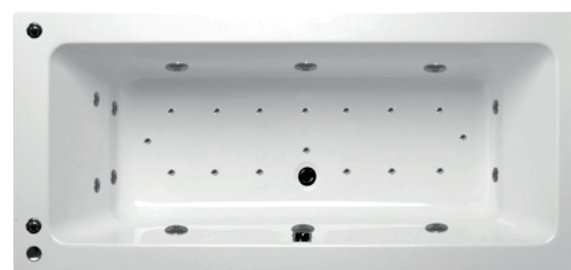

28 JET WHIRLPOOL & AIRSPA SYSTEM

– 12 Jet Whirlpool System & 16 Jet AirSpa System combined with all the same features
– Can be operated individually or together

111321

£2149

REVIVE WHIRLPOOL & AIRSPA SYSTEMS CAN BE ADDED TO ALL THE ACRYLIC BATHS ON PAGES 197-201 (Except For Guana 1700 x 700 & Jordan baths, The AirSpa Systems can't be added to Leigh 1480 & 1580 baths)

Control position can vary due to bath model & size. Please specify a preferred position if required

WHIRLPOOL & AIRSPA SYSTEMS CAN TAKE 3 WEEKS FROM THE DATE OF ORDER

COLOUR CHANGE UNDERWATER LIGHTS

Add a touch of glamour to your bathtime with our underwater colour change lights. There are two options to choose from, lights that can display either 4 or 7 different colours.

Choose to display a single static colour or use the cycle feature to enjoy all available colours in turn. All controlled with the touch of a button.

2 lights can be fitted and will synchronise with each other.