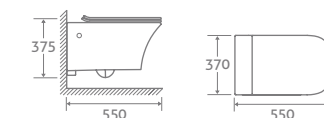

FEATURES
Toilet Is Finished With An Anti Bacterial Glaze
25 YEAR GUARANTEE

25 YEAR GUARANTEE

VIRGO

TOILET

H 755 x W 360 x D 680
– Includes soft closing seat
– Eco flush 4.5/3l

15399 **£497**

ROUND BASIN & PEDESTAL

H 850 x W 595 x D 470
– 1 tap hole

22436 **£299**

SQUARE BASIN & PEDESTAL

H 870 x W 565 x D 480
– 1 tap hole

15429 **£299**

EIFFEL

BACK TO WALL TOILET

H 405 x W 360 x D 570
– Includes soft closing seat with quick release hinges for easy cleaning
– Requires a cistern page 174

69882 **£398**

WALL HUNG TOILET

H 375 x W 370 x D 550
– Includes soft closing seat with quick release hinges for easy cleaning
– Requires a mounting frame with cistern page 173

69881 **£398**

SEMI RECESSED BASIN

H 180 x W 560 x D 430
– 1 tap hole

69879 **£202**