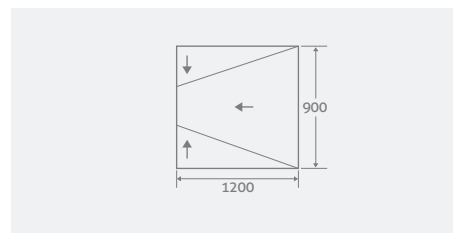

Three Falls			
900 x 900 x 30 - 7	129004	£234