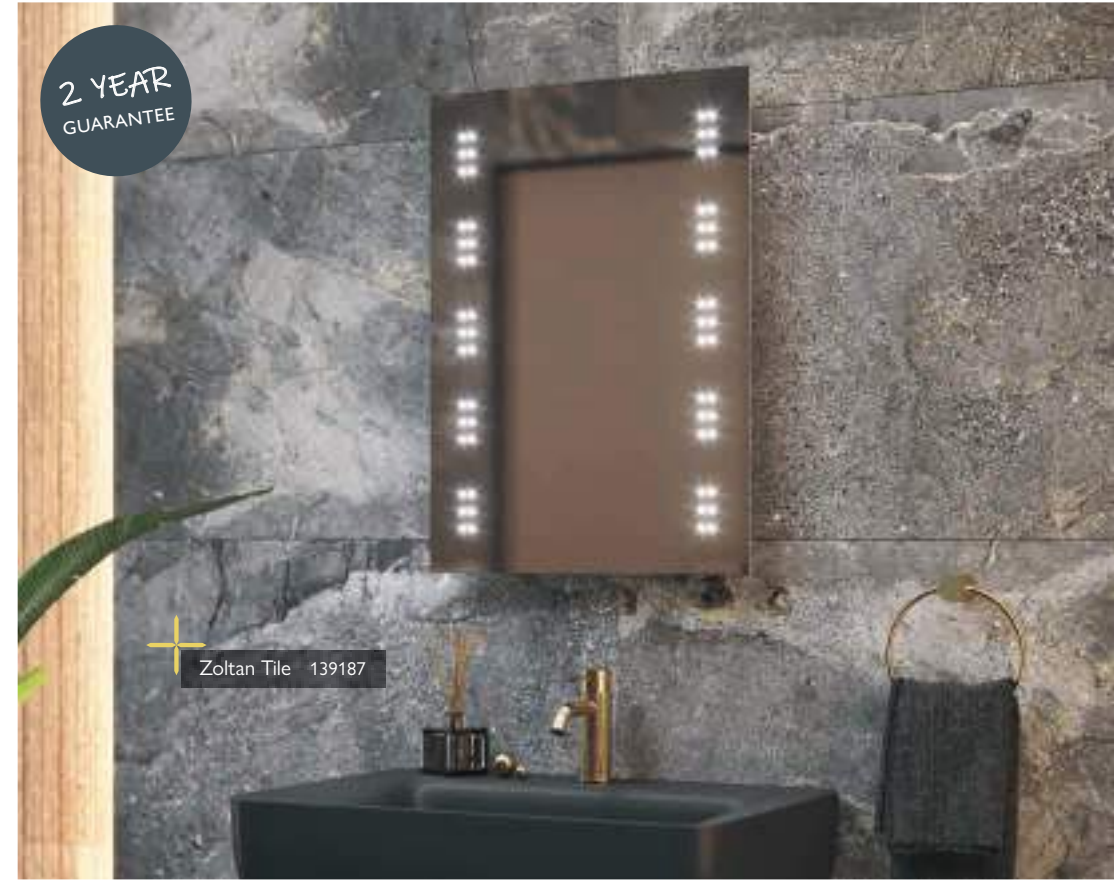

2 YEAR
GUARANTEE

Zoltan Tile 139187