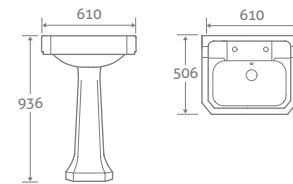

	Gloss White Stand	Gloss Black Stand	
H 885 x W 1200 x D 540	92809	92810	£2537

COUNTRESS

BASIN & PEDESTAL

H 936 x W 610 x D 506
– 2 tap holes

69450 **£293**

CLOAKROOM BASIN & PEDESTAL

H 936 x W 500 x D 310
– 2 tap holes