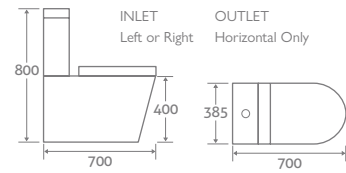

WALL HUNG TOILET

H 370 x W 360 x D 550

- Includes soft closing seat with quick release hinges for easy cleaning
- Requires a mounting frame with cistern page 173

21554 **£391**