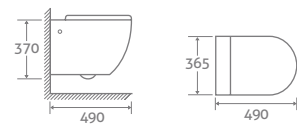

ORACLE SHORT PROJECTION

25 YEAR
GUARANTEE

Lyons Tile 110432

Dune Tile 138167

WALL HUNG TOILET

1. H 370 x W 365 x D 490
2. Includes soft closing seat with quick release hinges for easy cleaning
   - Requires a mounting frame with cistern page 173

White

138201 **£359**

Black

138202 **£485**

Corten Steel Tile 147058

COSMO RIMLESS

- **RIM LESS**

TOILET

1. H 770 x W 355 x D 665
2. Includes soft closing seat with quick release hinges for easy cleaning
   - Eco flush 4.5/3l

82398 **£478**

HYDRA RIMLESS

- **RIM LESS**

TOILET

1. H 770 x W 355 x D 665
2. Includes soft closing seat with quick release hinges for easy cleaning
   - Eco flush 4.5/3l

82403 **£478**

FEATURES

- Rimless Design
- Finished With An Anti Bacterial Glaze

25 YEAR
GUARANTEE

FEATURES

- Rimless Design
- Finished With An Anti Bacterial Glaze

25 YEAR
GUARANTEE