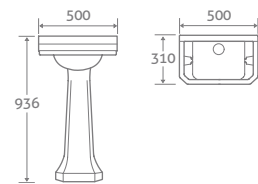

COUNTRESS

BASIN & PEDESTAL

H 936 x W 610 x D 506
– 2 tap holes

69450 **£293**

CLOAKROOM BASIN & PEDESTAL

H 936 x W 500 x D 310
– 2 tap holes

69451 **£263**

SEMI RECESSED BASIN

H 193 x W 550 x D 442
– 1 tap hole

69389 **£216**

HIGH LEVEL TOILET

H 2100 x W 515 x D 650
– Includes lever, fittings and pipe pack
– Excludes seat
– 6l flush

82399 **£630**

LOW LEVEL TOILET

H 950 x W 480 x D 650
– Includes lever and pipe pack
– Excludes seat
– Dual flush 6/4l

82400 **£491**

TOILET

H 790 x W 485 x D 675
– Excludes seat
– Dual flush 6/4l

69449 **£408**

BACK TO WALL TOILET

H 410 x W 385 x D 520
– Excludes seat
– Requires a cistern page 174

69388 **£239**

UNIVERSAL TOILET SEATS

Page 175

FEATURES

Toilets Are Finished With An Anti Bacterial Glaze

25 YEAR GUARANTEE