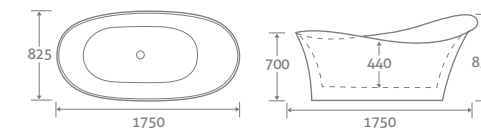

1750 x 825   21728   **£2253**