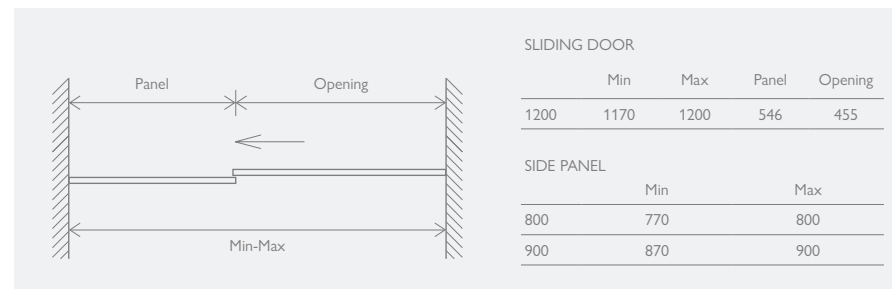

SIDE PANEL

800	12584	£352
900	12585	£366