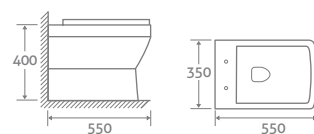

FEATURES

Toilets Are Finished With An Anti Bacterial Glaze

25 YEAR
GUARANTEE

Rhythm Decor Tile 135708

Sparta Tap 69311

Zen Tall Cabinet 105473

FEATURES

Toilets Are Finished With An Anti Bacterial Glaze
Rimless Design

25 YEAR
GUARANTEE

Soda Vanity Unit 123976

GOSFORD

TOILET

H 780 x W 370 x D 650

- Finished with an anti bacterial glaze
- Includes soft closing seat with quick release hinges for easy cleaning
- Eco flush 4.5/3l

82401

£494

BACK TO WALL TOILET

H 400 x W 350 x D 550

- Includes soft closing seat with quick release hinges for easy cleaning
- Requires a cistern page 174

131102

£401

BASIN & PEDESTAL

H 820 x W 560 x D 440

- 1 tap hole

131111

£199

HARLEM

RIMLESS TOILET

H 885 x W 350 x D 635

- Fully concealed pipes
- Includes soft closing seat with quick release hinges for easy cleaning
- Eco flush 4.5/3l

82402

£633

BACK TO WALL TOILET

H 395 x W 345 x D 520

- Includes soft closing seat with quick release hinges for easy cleaning
- Requires a cistern page 174

83920

£487

SEMI RECESSED BASIN

H 172 x W 545 x D 435

- 1 tap hole

82242

£216