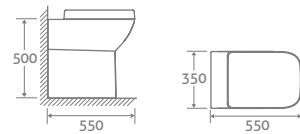

COMFORT HEIGHT BACK TO WALL TOILET

H 500 x W 350 x D 550

- Includes soft closing seat. Wrap over seat has quick release hinges for easy cleaning
- Requires a cistern page 174

NOT COMPATIBLE WITH WC UNITS

With Wrap Over Seat 22434 **£387**

With Slim Seat 80666 **£407**