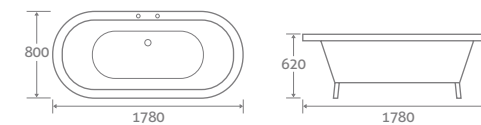

1745 x 795 21724 £2253

MEDFORD

FREESTANDING ACRYLIC BATH

- Chrome plated cast iron feet
- Double skin acrylic
- Bath painting service available, see page 178

1780 x 800 15457 £953
Chrome Waste 12618 £63

FLOOR STANDING
BATH SHOWER MIXERS
Pages 91-127