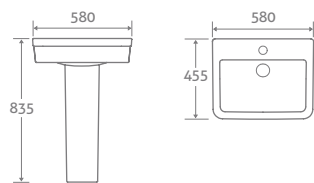

With Slim Seat	80667	£557
With Wrap Over Seat	15385	£537

BASIN & PEDESTAL

H 835 x W 580 x D 455

- 1 tap hole

15384	£327
-------	-------------

SEMI RECESSED BASIN

H 140 x W 580 x D 380

- 1 tap hole