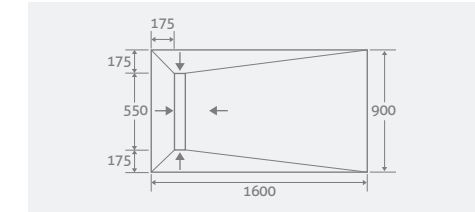

Four Falls
1600 x 900 x 30 37849 **£944**