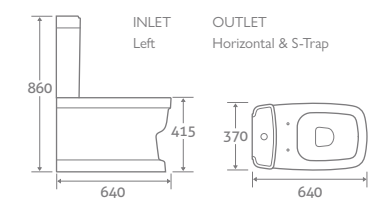

92804 **£607**

UNIVERSAL TOILET SEATS Page 175

ELVA

TOILET
H 860 x W 370 x D 640
– Fully concealed pipes
– Includes seat
– Dual flush 6/31

92807 **£926**

BACK TO WALL TOILET
H 415 x W 370 x D 540
– Fully concealed pipes
– Includes seat
– Requires a cistern page 174