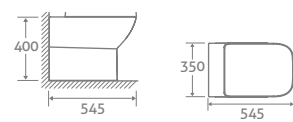

BACK TO WALL TOILET

H 400 x W 350 x D 545

- Includes soft closing seat. Wrap over seat has quick release hinges for easy cleaning
- Requires a cistern page 174

With Wrap Over Seat 15405 **£327**

With Slim Seat 80665 **£347**