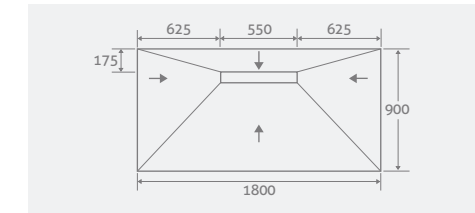

Four Falls
1800 x 900 x 30 37850 **£977**