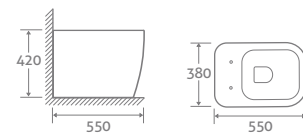

138239

£505

RIMLESS BACK TO WALL TOILET

H 420 x W 380 x D 550

- Includes soft closing seat with quick release hinges for easy cleaning
- Requires a cistern page 174

Matt Black

139191

Matt Grey