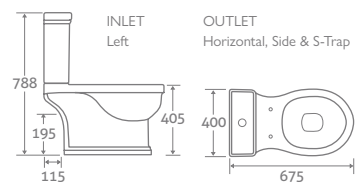

TOILET

H 788 x W 400 x D 675

- Excludes seat
- Dual flush 6/3l

**RIM
LESS**

127705 **£562**