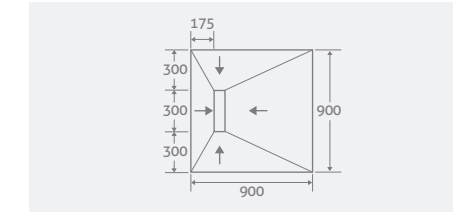

Four Falls
900 x 900 x 30 37846 **£777**