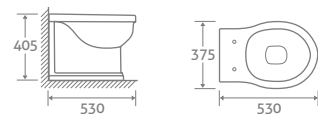

BACK TO WALL TOILET

H 405 x W 375 x D 530

- Excludes seat
- Requires a cistern page 174

**RIM
LESS**

123942 **£362**