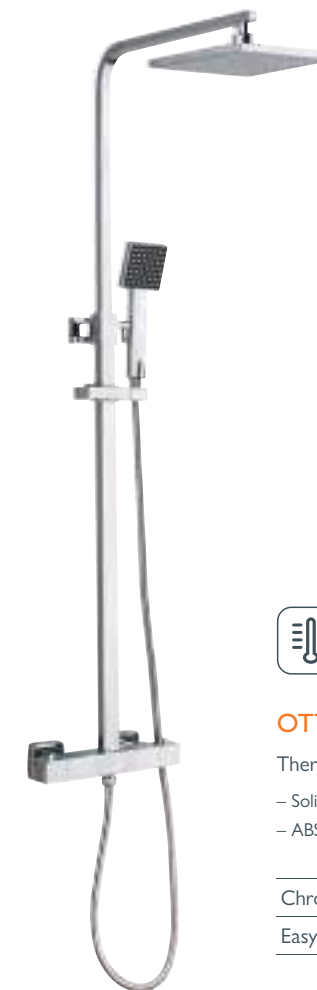

Thermostatic Valve, 0.5 Bar Min.
– Smart Click 3 Function Handset
– Solid Brass Valve & Body
– Stainless Steel Shower Head
– No-twist easy clean anti-bacterial PVC hose

Chrome	82008	£590
Includes Easy Plumb Kit		