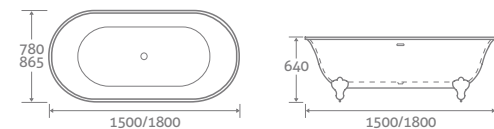

Dune Tile 138167

25 YEAR
GUARANTEE

Greenwich Tap 22532

Countess Basin 69450

Hades Tile 147060

BOLTON

FREESTANDING ACRYLIC BATH

- Chrome plated cast iron feet
- Double skin acrylic
- Includes white waste & overflow. Designed to compliment any tap colour
- Bath painting service available, see page 178

	White		Black	
1500 x 780	69454	£1427	139814	£1627
1800 x 865	69316	£1463	139813	£1663

CANTERBURY

FREESTANDING ACRYLIC BATH

- Double skin acrylic
- Includes white waste & overflow. Designed to compliment any tap colour
- Bath painting service available, see page 178

1745 x 795 21724 £2253

MEDFORD

FREESTANDING ACRYLIC BATH

- Chrome plated cast iron feet
- Double skin acrylic
- Bath painting service available, see page 178

1780 x 800 15457 £953
Chrome Waste 12618 £63

FLOOR STANDING
BATH SHOWER MIXERS
Pages 91-127

Vinci Tile 21712

25 YEAR
GUARANTEE

Hilton Towel Warmer 12683

Greenwich Tap 22534

Stratosphere Tile 122376

25 YEAR
GUARANTEE

Stratosphere Tile 82270