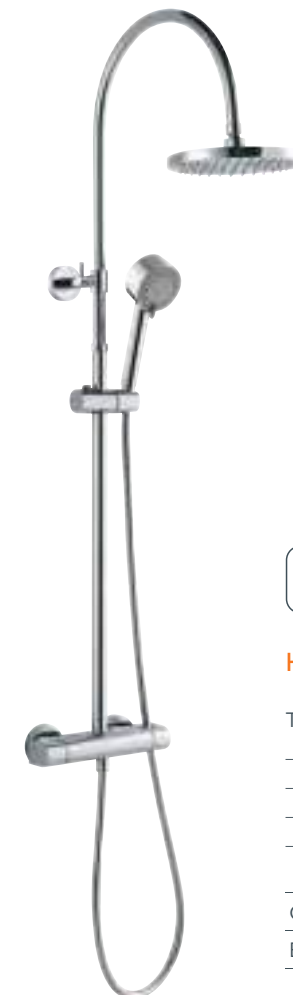

3 YEAR
GUARANTEE

TORINO SHOWER PACK

Thermostatic Valve, 0.3 Bar Min.

- Easy to Adjust Height
- Solid Brass Valve
- ABS Shower Head
- Swivel Shower Head

Brushed Gold	139059	£689
Gun Metal	139060	£689
Easy Plumb Kit	15561	£32