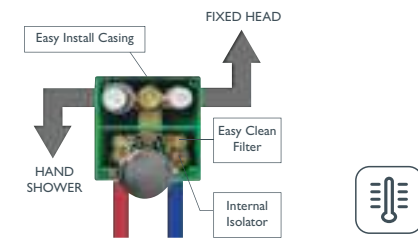

CONCEALED VALVE PACKAGES

1. Thermostatic Valve, 1 Bar Min.
2. Easy Install Casing
   - Easy Clean Filters
   - Pre-installed Internal Isolators
   - Preset Temperature
   - Solid Virgin Brass Construction
   - ABS handset and fixed head