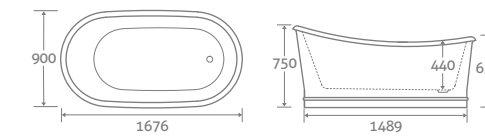

MORMONT

FREESTANDING ACRYLIC BATH

- Chrome plated cast iron feet
- Double skin acrylic
- Includes white waste & overflow. Designed to compliment any tap colour
- Bath painting service available, see page 178

1500 x 735   69320   **£1538**

ARRYN

FREESTANDING ACRYLIC BATH

- Chrome plated cast iron feet
- Double skin acrylic
- Includes white waste & overflow. Designed to compliment any tap colour
- Bath painting service available, see page 178

1730 x 750   69318   **£1538**

FLOOR STANDING BATH SHOWER MIXERS
Pages 91-127

LANNISTER

FREESTANDING ACRYLIC BATH

- Double skin acrylic
- Includes white waste & overflow. Designed to compliment any tap colour
- Bath painting service available, see page 178

Matt Grey
1676 x 900   69457   **£2649**

TUDOR

FREESTANDING ACRYLIC BATH

- Double skin acrylic
- Includes white waste & overflow. Designed to compliment any tap colour
- Bath painting service available, see page 178

1720 x 790   69322   **£2004**

FLOOR STANDING BATH SHOWER MIXERS
Pages 91-127