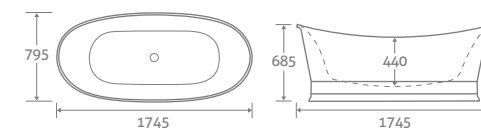

1745 x 795 21724 £2253

MEDFORD

FREESTANDING ACRYLIC BATH

- Chrome plated cast iron feet
- Double skin acrylic
- Bath painting service available, see page 178

1780 x 800 15457 £953
Chrome Waste 12618 £63

FLOOR STANDING
BATH SHOWER MIXERS
Pages 91-127