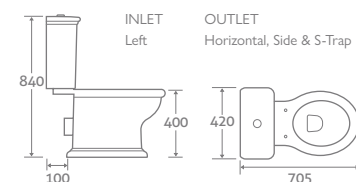

92806 **£472**

FEATURES
Toilet Is Finished
With An Anti Bacterial
Glaze

**25 YEAR
GUARANTEE**

LAYNA

TOILET

H 840 x W 420 x D 705
– Excludes seat
– Dual flush 6/3l

92811 **£779**

LAYNA SEAT With Chrome Handle