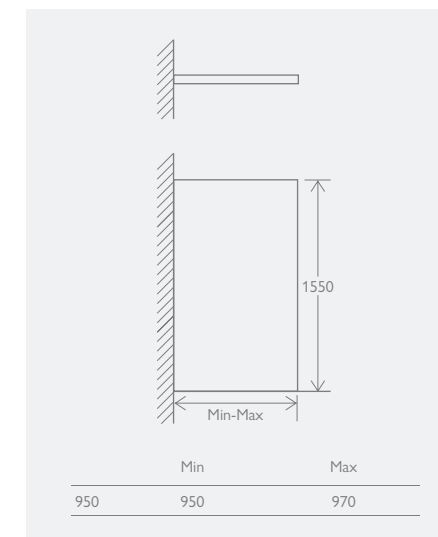

SARDINIA

BATH SCREEN

Includes 1200mm support bar which can be cut down for use with narrower baths
– Universally handed

Chrome	82111	£423
Matt Black	82112	£434