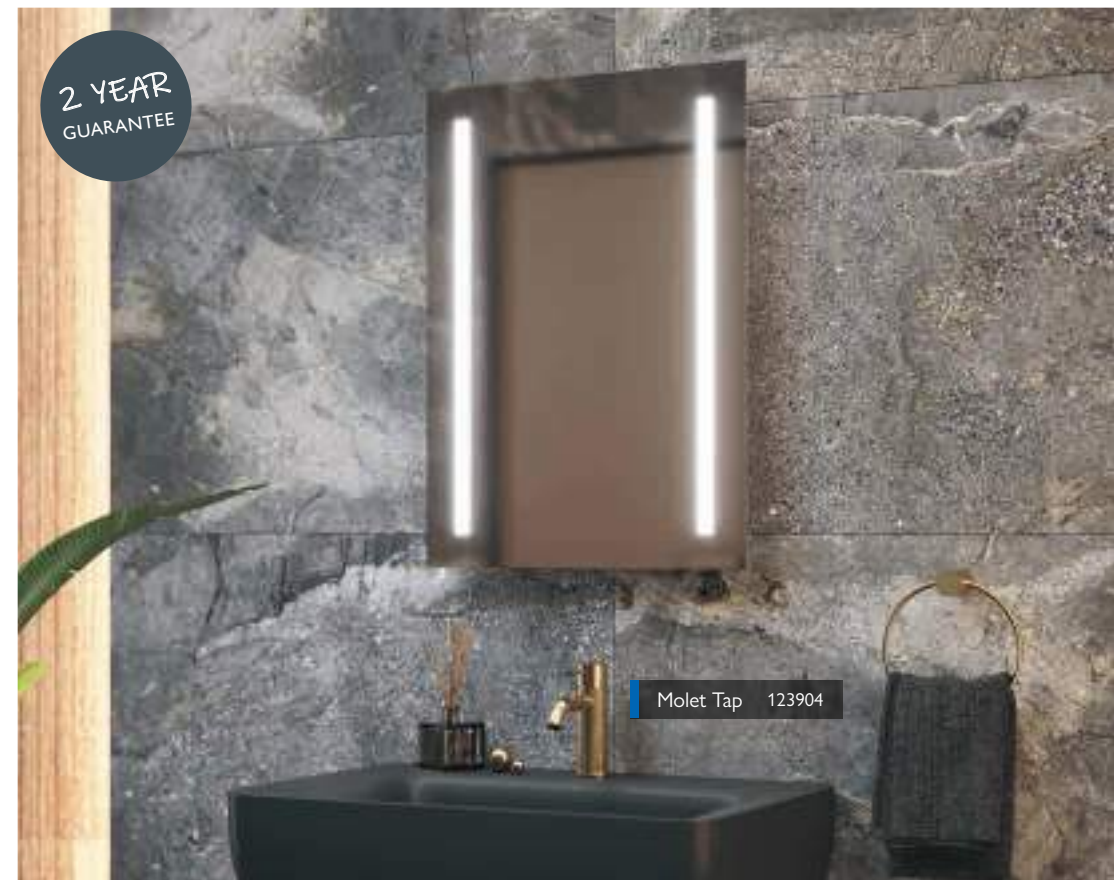

2 YEAR
GUARANTEE

Molet Tap 123904