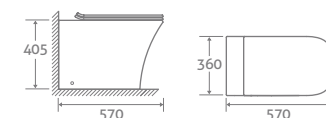

WALL HUNG TOILET

H 375 x W 370 x D 550
– Includes soft closing seat with quick release hinges for easy cleaning
– Requires a mounting frame with cistern page 173

69881 **£398**