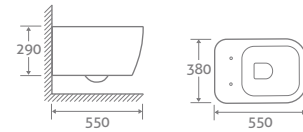

RIMLESS WALL HUNG TOILET

H 290 x W 380 x D 550

- Includes soft closing seat with quick release hinges for easy cleaning
- Requires a mounting frame with cistern page 173

Matt Black

139195

Matt Grey

139196

Matt Navy