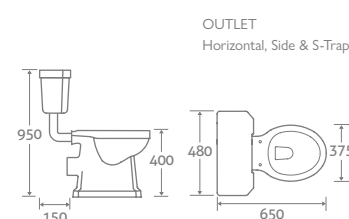

TOILET

H 790 x W 485 x D 675
– Excludes seat
– Dual flush 6/4l

69449 **£408**