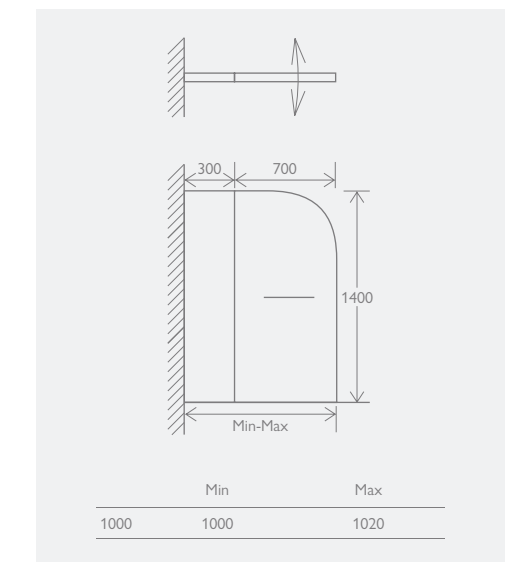

- Aluminium profile
- Universally handed

SINGLE

Chrome	12551	£271
Black (opposite)	138914	£298

SINGLE CURVED

800	12552	£271
-----	-------	------

DOUBLE

Without Towel Rail	12550	£330
With Towel Rail	12553	£355