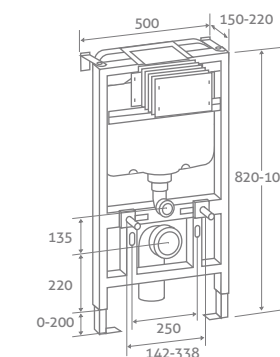

135749 **£654**

MOUNTING FRAMES WITH CISTERNS FOR WALL HUNG PANS

820 FRAME & CISTERN

H 820-1020 x W 500 x D 150-220

- Excludes Flush Plate
- Dual flush 6/3l
- Adjustable height
- Pneumatic flush
- Top & front access