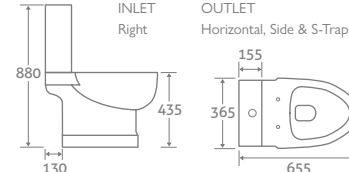

FEATURES

Finished With An Anti Bacterial Glaze

25 YEAR GUARANTEE

LUXOR

25 YEAR GUARANTEE

SURRY

25 YEAR GUARANTEE

WARWICK

TOILET

H 820 x W 370 x D 650

- Includes soft closing seat with quick release hinges for easy cleaning
- Eco flush 4.5/3l

22437 £475

TOILET

H 880 x W 365 x D 655

- Finished with an anti bacterial glaze
- Includes soft closing seat
- Dual flush 6/3l

15411 £488

TOILET

H 800 x W 380 x D 650

- Includes soft closing seat with quick release hinges for easy cleaning
- Eco flush 4.5/3l

82405 £498

BACK TO WALL TOILET

H 410 x W 350 x D 500

- Includes soft closing seat with quick release hinges for easy cleaning
- Requires a cistern page 174

82160 £422