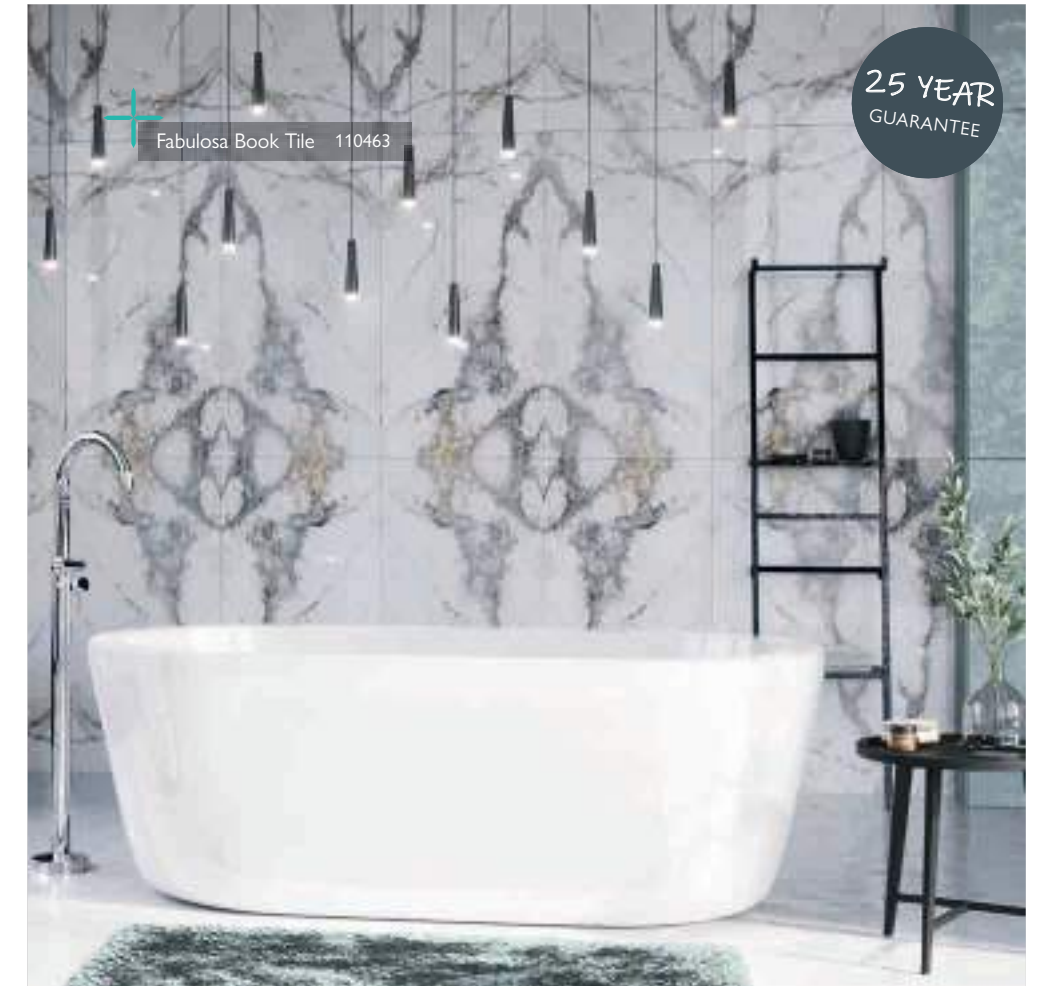

1670 x 785 15420 **£1476**

NOVA

FREESTANDING ACRYLIC BATH

- Double skin acrylic
- Includes white waste & overflow. Designed to compliment any tap colour
- Bath painting service available, see page 178

1485 x 790 21731 **£1528**