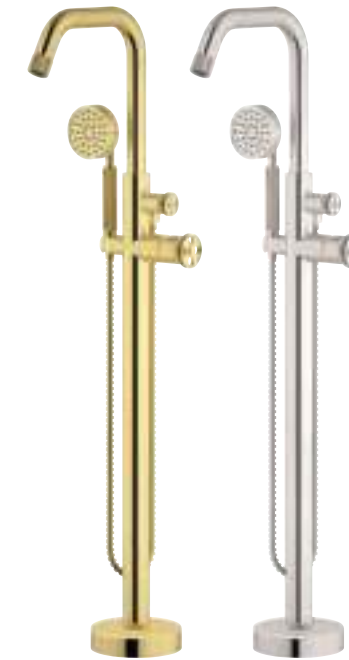

INDUSTRIAL

Industrial inspired, these cutting-edge shower packs and taps are at the forefront of modern design. Available in brushed gold or nickel, these trend-setters create a standout feature for your bathroom.

Fontana Tile 92643

TAPS

TALL BASIN MONO

0.3 bar min.

Brushed Gold	Brushed Nickel	
92623	92622	£330

FLOOR STANDING BATH SHOWER MIXER

1.0 bar min.

Brushed Gold	Brushed Nickel	
92627	92626	£870

BASIN MONO

0.3 bar min.

– Includes click clack waste

Brushed Gold	Brushed Nickel	
92621	92620	£289

SHOWER PACKS

CONCEALED VALVE PACKAGE

Thermostatic Valve, 0.5 Bar Min.

Minimum Wall Cavity 100mm

- Solid Brass Valve & Body
- Brass Handset & 200mm Fixed Head
- Swivel Head