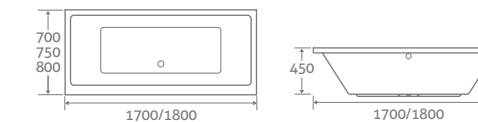

Add a Revive whirlpool system from **£683**, see page 205

EROS

- Includes matching acrylic front panel, panel height 555
- Available left & right hand, right hand shown

super-strong ACRYLIC				
		Left Hand	Right Hand	
1650 x 725	201ltr	21709	21710	£866