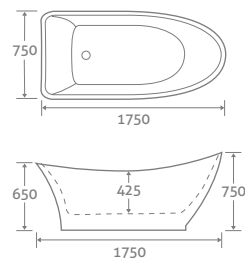

25 YEAR
GUARANTEE

ESSENCE

FREESTANDING ACRYLIC BATH

- Double skin acrylic
- Includes white waste & overflow. Designed to compliment any tap colour
- Bath painting service available, see page 178

Silver	Black Galaxy	White
1750 x 750	21725	£3060
	21726	£2778
	21727	£2095

IZUMI

FREESTANDING ACRYLIC BATH

- Double skin acrylic
- Includes white waste & overflow. Designed to compliment any tap colour
- Bath painting service available, see page 178

1500 x 740	14951	£2076
1730 x 780	14950	£2251

SLEEK

FREESTANDING ACRYLIC BATH

- Double skin acrylic
- Includes white waste & overflow. Designed to compliment any tap colour
- Bath painting service available, see page 178

1680 x 730	69332	£1714

FLOOR STANDING BATH SHOWER MIXERS
Pages 91-127

25 YEAR
GUARANTEE

25 YEAR
GUARANTEE