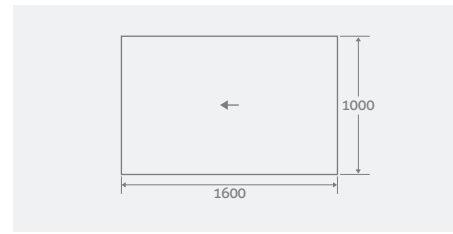

Single Fall			
1600 x 1000 x 20 - 7	128494	£423