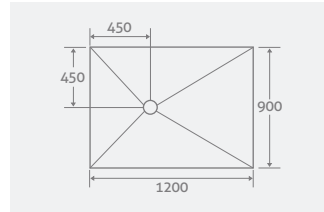

10 YEAR
GUARANTEE

1. WETROOM INSTALLATION WITH A TRAY

STANDARD TRAYS

Suitable for all applications and design preferences.

PLEASE NOTE, SUITABLE FOR TILED FLOORING ONLY

Offset Drain
1000 x 1000 x 20 12853 **£325**