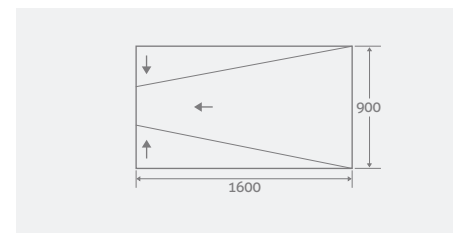

Three Falls			
1600 x 900 x 30 - 7	129002	£315