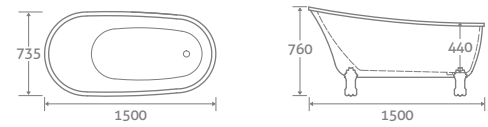

MORMONT

FREESTANDING ACRYLIC BATH

- Chrome plated cast iron feet
- Double skin acrylic
- Includes white waste & overflow. Designed to compliment any tap colour
- Bath painting service available, see page 178

1500 x 735   69320   **£1538**

ARRYN

FREESTANDING ACRYLIC BATH

- Chrome plated cast iron feet
- Double skin acrylic
- Includes white waste & overflow. Designed to compliment any tap colour
- Bath painting service available, see page 178

1730 x 750   69318   **£1538**

FLOOR STANDING BATH SHOWER MIXERS
Pages 91-127

LANNISTER

FREESTANDING ACRYLIC BATH

- Double skin acrylic
- Includes white waste & overflow. Designed to compliment any tap colour
- Bath painting service available, see page 178

Matt Grey
1676 x 900   69457   **£2649**

TUDOR

FREESTANDING ACRYLIC BATH

- Double skin acrylic
- Includes white waste & overflow. Designed to compliment any tap colour
- Bath painting service available, see page 178

1720 x 790   69322   **£2004**

FLOOR STANDING BATH SHOWER MIXERS
Pages 91-127