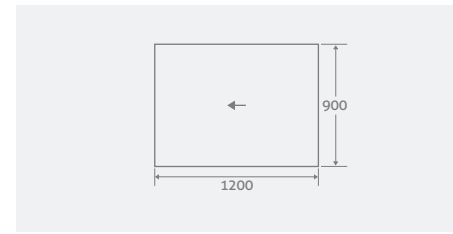

Single Fall			
1200 x 900 x 20 - 8	37830	£295	

SINGLE FALL SLOPING BOARD DRAIN

600	128433	£217
900	128434	£242
1000	128435	£257
1200	128436	£263