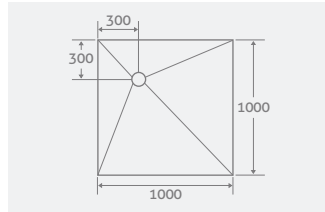

10 YEAR
GUARANTEE

1. WETROOM INSTALLATION WITH A TRAY

STANDARD TRAYS

Suitable for all applications and design preferences.

PLEASE NOTE, SUITABLE FOR TILED FLOORING ONLY

Offset Drain
1000 x 1000 x 20 12853 **£325**