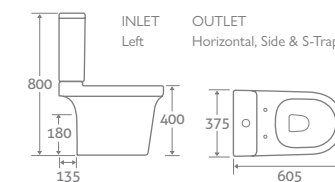

TOILET

H 800 x W 375 x D 605

- Includes soft closing seat with quick release hinges for easy cleaning
- Eco flush 4.5/3l

**RIM
LESS**

82404 **£510**

**RIM
LESS**

BACK TO WALL TOILET

H 410 x W 370 x D 585