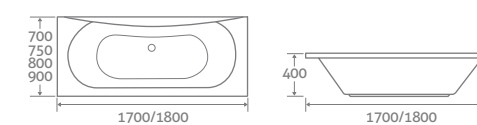

TYWIN

super-strong ACRYLIC

1700 x 700	206ltr	69667	£2732
1700 x 750	215ltr	69668	£2883
1800 x 800	220ltr	69669	£3199
1800 x 900	235ltr	69670	£3295