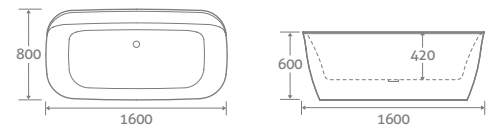

1600 x 800   77916   **£2019**