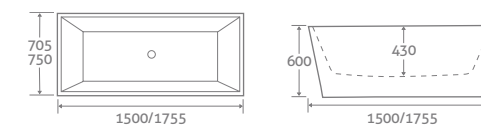

1500 x 705   21729   **£1528**

1755 x 750   21730   **£1608**